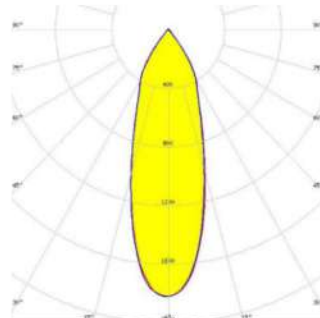

GAMMA ANGLES:

30°