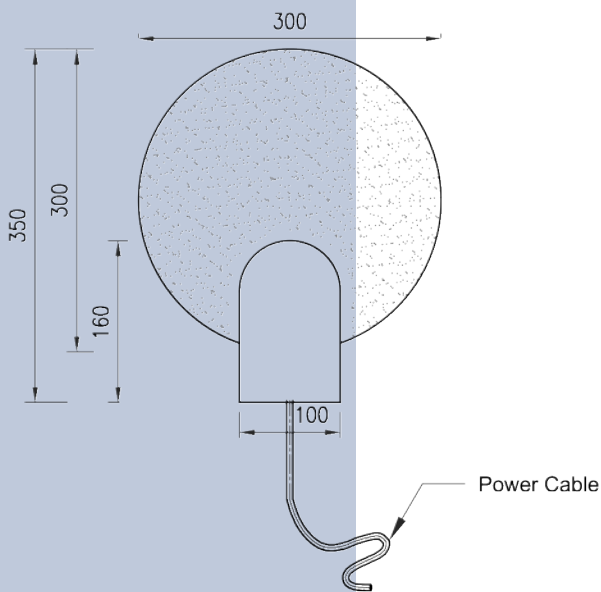

# SAMPLE 00002

**1** Front View  
Scale 1:20

**2** Plan View  
Scale 1:20

**3** E-27 LAMP  
Scale NTS

No.1 piece will be attached to the ceiling  
Install the ceiling fixing lamp with the screw.

The par no 2 will be the screw to the plate no 1

# SAMPLE 00004

**1** Front View  
Scale 1:7.5

**2** Side View & Fixation Detail  
Scale 1:7.5

**4** Top View  
Scale 1:7.5

**DESCRIPTION:** Bespoke pendant lighting fixture with frosted glass diffuser type including 3xE27 lamp holder with LED light source 6W 2700K. 220-240V dimmable by phase.

**SAMPLE 00005**

**1** Front View  
Scale 1:7.5

**2** Plan View  
Scale 1:7.5

**3** Side View & Fixation Detail  
Scale 1:7.5

**DESCRIPTION:** Table Lamp, Dimmable by Phase, IP20