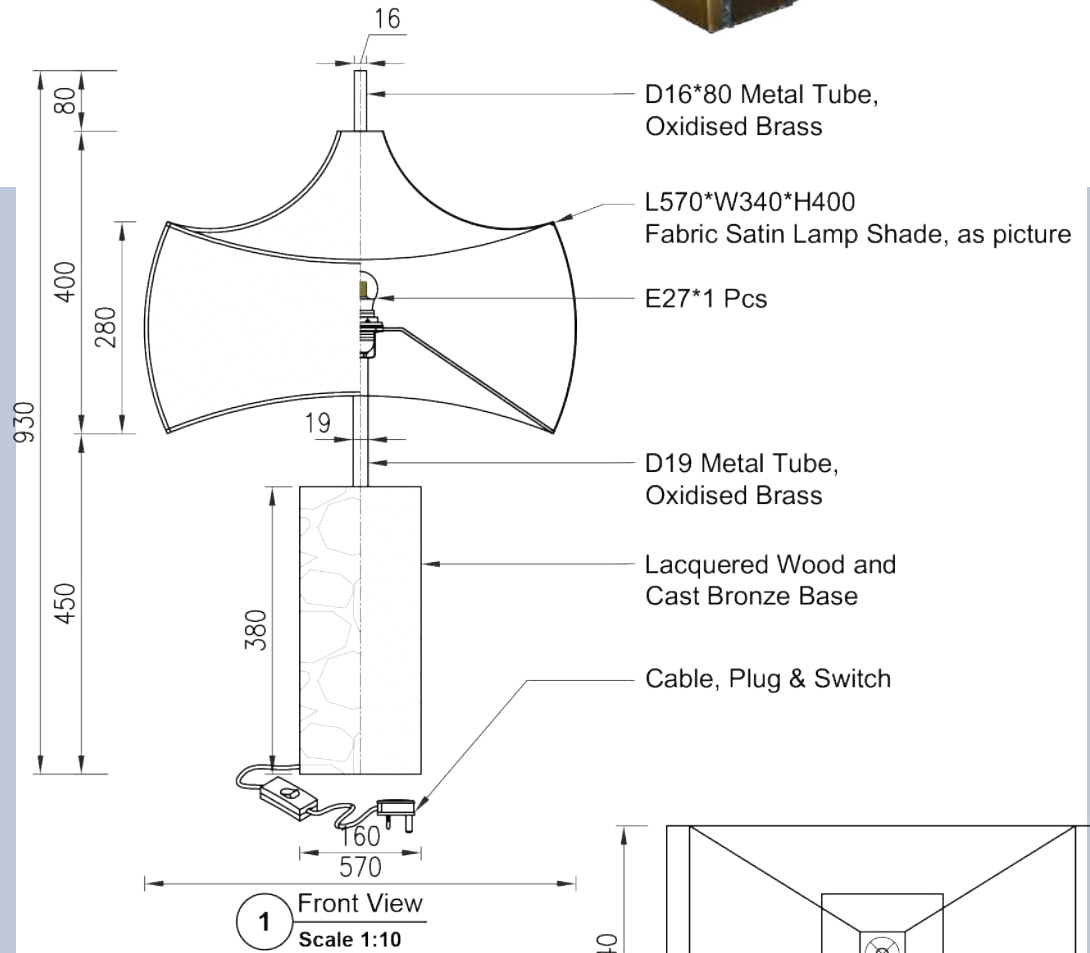

SAMPLE 00003

DESCRIPTION: Bespoke pendant lighting fixture with frosted glass diffuser type including 3xE27 lamp holder with LED light source 6W 2700K. 220-240V dimmable by phase.