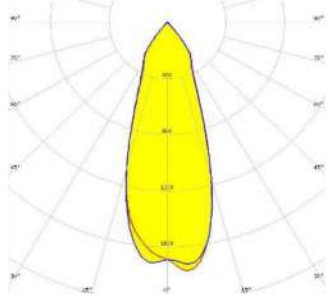

**GAMMA ANGLES:**

15°

24°

36°

40°

TWIN STRIPLINE DATASHEET

MODEL /SIZE	STRIP 56LED/MT
INTERIOR/EXTERIOR	EXTERIOR
LED	CREE / SAMSUNG / SEOUL
POWER	8W - 10W - 14W
CCT	2700K -3000K – 4000K – 6500K
CRI	80+
VOLTAGE	24VDC
BEAM ANGLE	177°
LUMEN OUTPUT	131LM
STORAGE TEMPERATURE	-40C / +80C
OPERATING TEMPERATURE	-40C / +60C
CONTROL	ON-OFF / DALI
DIMENSIONS (mm)	W/H/L: 16/2,2/1000
HOUSING	EXT ALU, PMMA
CABLES	PVC / RUBBER
WARRANTY	2 YEARS
IP	IP65

**GAMMA ANGLES:**

TWIN TALIA DATASHEET

MODEL /SIZE	TALIA
INTERIOR/EXTERIOR	EXTERIOR
LED	CREE / SAMSUNG / SEOUL
POWER	7W
CCT	2700K-3000K-4000K-5000K
CRI	80+
VOLTAGE	12-24VDC
BEAM ANGLE	135°
LUMEN OUTPUT	180LM
STORAGE TEMPERATURE	-40C / +80C
OPERATING TEMPERATURE	-40C / +60C
CONTROL	ON-OFF / DALI / 1-10V
DIMENSIONS (mm)	Q/H: 110/74
PANEL CUT OUT (mm)	Q: 98
HOUSING	DIA ALU, PMMA
CABLES	RUBBER
WARRANTY	2 YEARS
IP	IP67