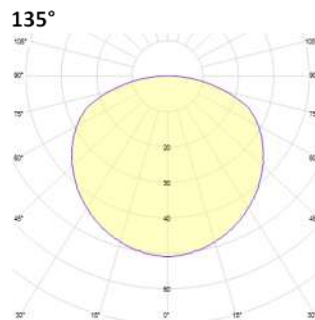

GAMMA ANGLES: