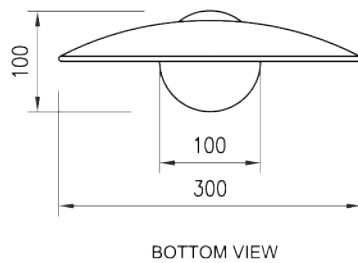

2 Plan View
Scale 1:7.5