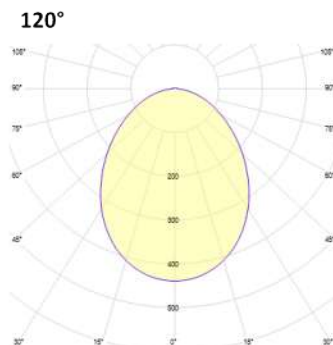

GAMMA ANGLES: