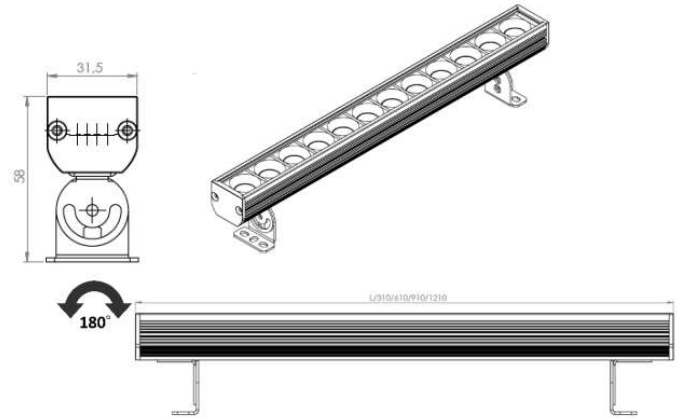

TWIN YEMEN DATASHEET