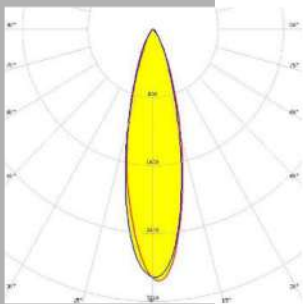

**GAMMA ANGLES:**

15°

24°

36°

40°

TWIN STRIPLINE DATASHEET

MODEL /SIZE	STRIP 56LED/MT
INTERIOR/EXTERIOR	EXTERIOR
LED	CREE / SAMSUNG / SEOUL
POWER	8W - 10W - 14W
CCT	2700K -3000K – 4000K – 6500K
CRI	80+
VOLTAGE	24VDC
BEAM ANGLE	177°
LUMEN OUTPUT	131LM
STORAGE TEMPERATURE	-40C / +80C
OPERATING TEMPERATURE	-40C / +60C
CONTROL	ON-OFF / DALI
DIMENSIONS (mm)	W/H/L: 16/2,2/1000
HOUSING	EXT ALU, PMMA
CABLES	PVC / RUBBER
WARRANTY	2 YEARS
IP	IP65