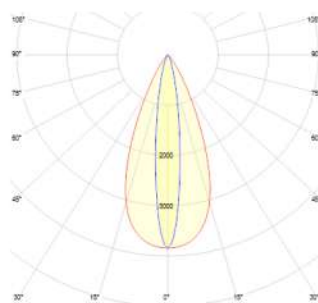

**GAMMA ANGLES:**

10°

25°

40°

TWIN CALDE DATASHEET

MODEL /SIZE	CALDE	CLYDE
INTERIOR/EXTERIOR	EXTERIOR	INTERIOR
LED	CREE / SAMSUNG / SEOUL	CREE / SAMSUNG / SEOUL
POWER	10W	10W
CCT	2700K-3000K-4000K	2700K-3000K-4000K
CRI	80+	80+
VOLTAGE	220VAC	220VAC
BEAM ANGLE	10°,25°,40°	10°,25°,40°
LUMEN OUTPUT	88LM	88LM
STORAGE TEMPERATURE	-40C / +80C	-40C / +80C
OPERATING TEMPERATURE	-40C / +60C	-40C / +60C
CONTROL	ON-OFF / DALI / 1-10V	ON-OFF / DALI / 1-10V
DIMENSIONS (mm)	Q/H: 62/181	Q/H: 62/181
HOUSING	EXT ALU	EXT ALU
CABLES	RUBBER	RUBBER
WARRANTY	2 YEARS	2 YEARS
IP	IP67	IP20

**GAMMA ANGLES:**

10°

25°

40°

TWIN CALDE-X DATASHEET

MODEL /SIZE	CALDE X	CALDE X
INTERIOR/EXTERIOR	EXTERIOR	INTERIOR
LED	CREE / SAMSUNG / SEOUL	CREE / SAMSUNG / SEOUL
POWER	10W	10W
CCT	2700K-3000K-4000K	2700K-3000K-4000K
CRI	80+	80+
VOLTAGE	220VAC	220VAC
BEAM ANGLE	10°x40°, 25°x40°	10°x40°, 25°x40°
LUMEN OUTPUT	88LM	88LM
STORAGE TEMPERATURE	-40C / +80C	-40C / +80C
OPERATING TEMPERATURE	-40C / +60C	-40C / +60C
CONTROL	ON-OFF / DALI / 1-10V	ON-OFF / DALI / 1-10V
DIMENSIONS (mm)	Q/H: 62/181	Q/H: 62/181
HOUSING	EXT ALU	EXT ALU
CABLES	RUBBER	RUBBER
WARRANTY	2 YEARS	2 YEARS
IP	IP67	IP20

**GAMMA ANGLES:**

10°x40°

25°x 40°

TWIN DANLA DATASHEET

MODEL /SIZE	DANLA
INTERIOR/EXTERIOR	INTERIOR
LED	CREE / SAMSUNG / SEOUL
POWER	2W
CCT	2700K-3000K-4000K-6500K
CRI	80+
VOLTAGE	12-24VDC
BEAM ANGLE	30°
LUMEN OUTPUT	195LM
STORAGE TEMPERATURE	-40C / +80C
OPERATING TEMPERATURE	-40C / +60C
CONTROL	ON-OFF / DALI
DIMENSIONS (mm)	Q/H/: 38/40
PANEL CUT OUT (mm)	Q: 32
HOUSING	DIA ALU
CABLES	RUBBER
WARRANTY	2 YEARS
IP	IP54