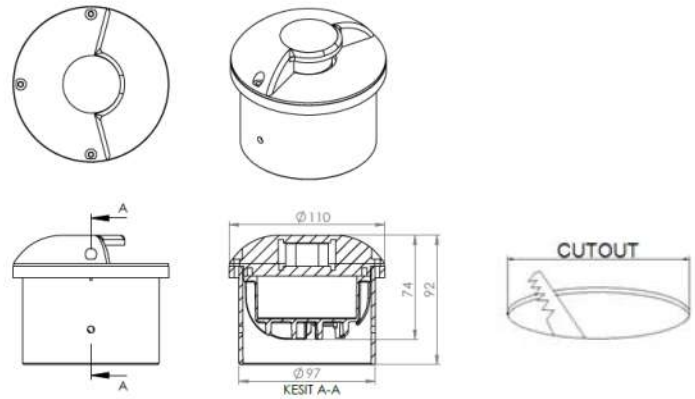

TWIN TALIA DATASHEET