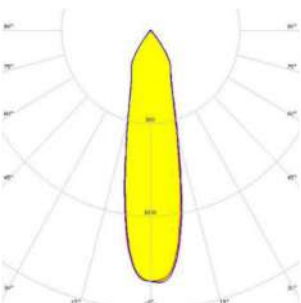

**GAMMA ANGLES:**

TWIN BORKA DATASHEET

MODEL /SIZE	BORKA
INTERIOR/EXTERIOR	INTERIOR
LED	CREE / SAMSUNG / SEOUL
POWER	12W
CCT	2700K-3000K-4000K
CRI	80+
VOLTAGE	220V C.C.
BEAM ANGLE	10° - 25° - 40°
LUMEN OUTPUT	931LM
STORAGE TEMPERATURE	-40C / +80C
OPERATING TEMPERATURE	-40C / +60C
CONTROL	ON-OFF / DALI
DIMENSIONS (mm)	Q/H: 59/125
HOUSING	DIA ALU, UV STABILIZED PMMA
CABLES	RUBBER
WARRANTY	2 YEARS
IP	IP20

**GAMMA ANGLES:**

10°

25°

40°

TWIN CALDE DATASHEET

MODEL /SIZE	CALDE	CLYDE
INTERIOR/EXTERIOR	EXTERIOR	INTERIOR
LED	CREE / SAMSUNG / SEOUL	CREE / SAMSUNG / SEOUL
POWER	10W	10W
CCT	2700K-3000K-4000K	2700K-3000K-4000K
CRI	80+	80+
VOLTAGE	220VAC	220VAC
BEAM ANGLE	10°,25°,40°	10°,25°,40°
LUMEN OUTPUT	88LM	88LM
STORAGE TEMPERATURE	-40C / +80C	-40C / +80C
OPERATING TEMPERATURE	-40C / +60C	-40C / +60C
CONTROL	ON-OFF / DALI / 1-10V	ON-OFF / DALI / 1-10V
DIMENSIONS (mm)	Q/H: 62/181	Q/H: 62/181
HOUSING	EXT ALU	EXT ALU
CABLES	RUBBER	RUBBER
WARRANTY	2 YEARS	2 YEARS
IP	IP67	IP20