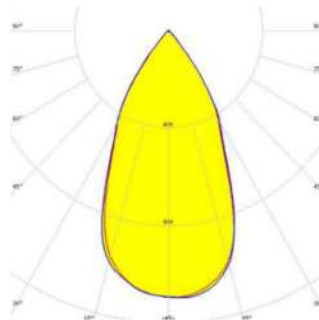

GAMMA ANGLES:

52°