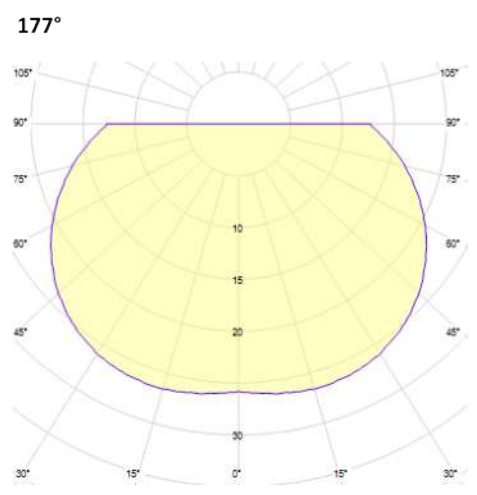

GAMMA ANGLES: