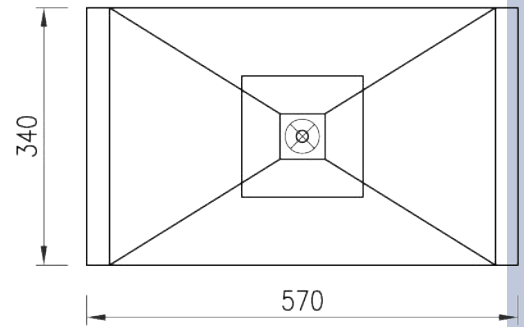

SAMPLE 00003

DESCRIPTION: Bespoke pendant lighting fixture with frosted glass diffuser type including 3xE27 lamp holder with LED light source 6W 2700K. 220-240V dimmable by phase.