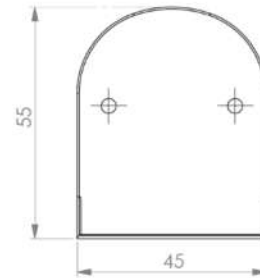

TWIN LAKU DATASHEET