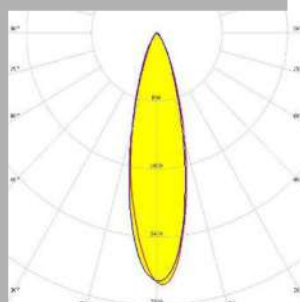

TWIN YEMEN DATASHEET

MODEL / SIZE	YEMEN LS32	YEMEN LS62	YEMEN LS92	YEMEN LS122
INTERIOR/EXTERIOR	INTERIOR	INTERIOR	INTERIOR	INTERIOR
LED	CREE / SAMSUNG / SEOUL	CREE / SAMSUNG / SEOUL	CREE / SAMSUNG / SEOUL	CREE / SAMSUNG / SEOUL
POWER	14W	27W	40W	53W
CCT	2700K-3000K-4000K-6500K	2700K-3000K-4000K-6500K	2700K-3000K-4000K-6500K	2700K-3000K-4000K-6500K
CRI	80+	80+	80+	80+
VOLTAGE	110-277VDC	110-277VDC	110-277VDC	110-277VDC
BEAM ANGLE	15°, 25°, 40°, 20x45°	15°, 25°, 40°, 20x45°	15°, 25°, 40°, 20x45°	15°, 25°, 40°, 20x45°
LUMEN OUTPUT	1400LM	2700LM	4000LM	5300LM
STORAGE TEMPERATURE	-40C / +80C	-40C / +80C	-40C / +80C	-40C / +80C
OPERATING TEMPERATURE	-40C / +60C	-40C / +60C	-40C / +60C	-40C / +60C
CONTROL	ON-OFF / DALI / 1-10V	ON-OFF / DALI / 1-10V	ON-OFF / DALI / 1-10V	ON-OFF / DALI / 1-10V
DIMENSIONS (mm)	W/H/L: 31,5/58/310	W/H/L: 31,5/58/610	W/H/L: 31,5/58/910	W/H/L: 31,5/58/1210
HOUSING	EXT ALU, UV STABILIZED PMMA	EXT ALU, UV STABILIZED PMMA	EXT ALU, UV STABILIZED PMMA	EXT ALU, UV STABILIZ PMMA
CABLES	RUBBER	RUBBER	RUBBER	RUBBER
WARRANTY	5 YEARS	5 YEARS	5 YEARS	5 YEARS
IP	IP40	IP40	IP40	IP40

GAMMA ANGLES:

15°

25°

40°

20X45°