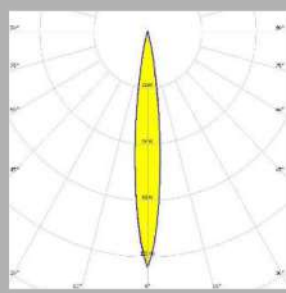

GAMMA ANGLES:

19°