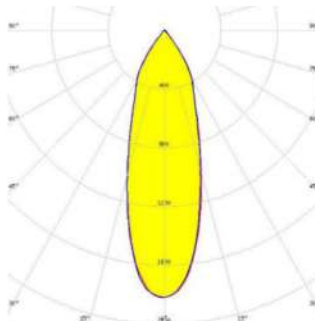

TWIN FERRA DATASHEET

MODEL / SIZE	FERRA-20W	FERRA-30W
INTERIOR/EXTERIOR	EXTERIOR	EXTERIOR
LED	CREE / SAMSUNG / SEOUL	CREE / SAMSUNG / SEOUL
POWER	20W	30W
CCT	2700K-3000K-4000K-5000K	2700K-3000K-4000K-5000K
CRI	80+	80+
VOLTAGE	180-240VAC	180-240VAC
BEAM ANGLE	17° - 30° - 50°	17° - 30° - 50°
LUMEN OUTPUT	1840LM	2700LM
STORAGE TEMPERATURE	-40C / +80C	-40C / +80C
OPERATING TEMPERATURE	-40C / +60C	-40C / +60C
CONTROL	ON-OFF / DALI / 1-10V	ON-OFF / DALI / 1-10V
DIMENSIONS (mm)	Q/W/H/L: 107/110/225/167	Q/W/H/L: 107/110/225/167
HOUSING	DIA ALU, TEMPERED GLASS	DIA ALU, TEMPERED GLASS
CABLES	RUBBER	RUBBER
WARRANTY	2 YEARS	2 YEARS
IP	67	67

GAMMA ANGLES:

17°

30°

50°