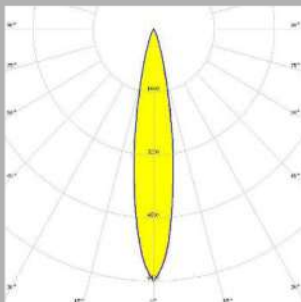

GAMMA ANGLES:

15°