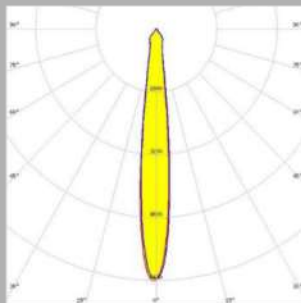

**GAMMA ANGLES:**

10°

25°

40°

TWIN CALDE DATASHEET

MODEL /SIZE	CALDE	CLYDE
INTERIOR/EXTERIOR	EXTERIOR	INTERIOR
LED	CREE / SAMSUNG / SEOUL	CREE / SAMSUNG / SEOUL
POWER	10W	10W
CCT	2700K-3000K-4000K	2700K-3000K-4000K
CRI	80+	80+
VOLTAGE	220VAC	220VAC
BEAM ANGLE	10°,25°,40°	10°,25°,40°
LUMEN OUTPUT	88LM	88LM
STORAGE TEMPERATURE	-40C / +80C	-40C / +80C
OPERATING TEMPERATURE	-40C / +60C	-40C / +60C
CONTROL	ON-OFF / DALI / 1-10V	ON-OFF / DALI / 1-10V
DIMENSIONS (mm)	Q/H: 62/181	Q/H: 62/181
HOUSING	EXT ALU	EXT ALU
CABLES	RUBBER	RUBBER
WARRANTY	2 YEARS	2 YEARS
IP	IP67	IP20