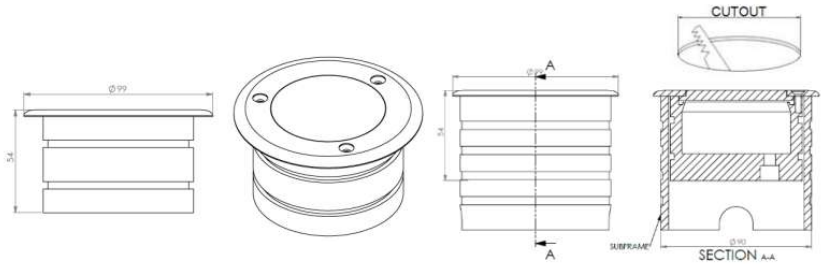

**GAMMA ANGLES:**

TWIN SERO DATASHEET

MODEL /SIZE	SERO
INTERIOR/EXTERIOR	INTERIOR/EXTERIOR
LED	CREE / SAMSUNG / SEOUL
POWER	2W
CCT	2700K-3000K-4000K-6500K
CRI	80+
VOLTAGE	12-24VDC
BEAM ANGLE	85°
LUMEN OUTPUT	295LM
STORAGE TEMPERATURE	-40C / +80C
OPERATING TEMPERATURE	-40C / +60C
CONTROL	ON-OFF / DALI / 1-10V
DIMENSIONS (mm)	Q/H: 99/54
PANEL CUT OUT (mm)	Q:91
HOUSING	DIA ALU, TEMPERED GLASS, PMMA
CABLES	RUBBER
WARRANTY	2 YEARS
IP	IP67