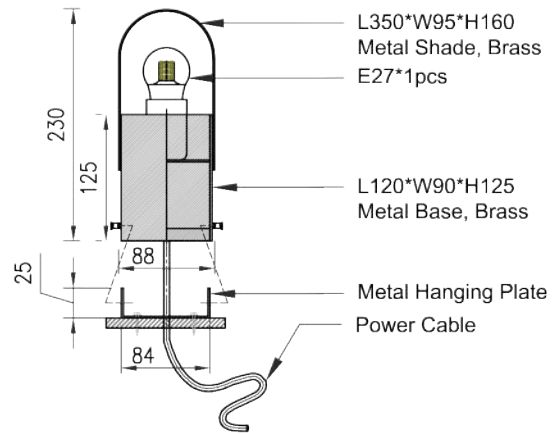

# SAMPLE 00002

**1** Front View  
Scale 1:20

**2** Plan View  
Scale 1:20

**3** E-27 LAMP  
Scale NTS

No.1 piece will be attached to the ceiling  
Install the ceiling fixing lamp with the screw.

The par no 2 will be the screw to the plate no 1

**SAMPLE 00003**

**DESCRIPTION:** Bespoke pendant lighting fixture with frosted glass diffuser type including 3xE27 lamp holder with LED light source 6W 2700K. 220-240V dimmable by phase.

# SAMPLE 00004

**1** Front View  
Scale 1:7.5

**2** Side View & Fixation Detail  
Scale 1:7.5

**4** Top View  
Scale 1:7.5

**DESCRIPTION:** Bespoke pendant lighting fixture with frosted glass diffuser type including 3xE27 lamp holder with LED light source 6W 2700K. 220-240V dimmable by phase.

**SAMPLE 00005**

**1** Front View  
Scale 1:7.5

**2** Plan View  
Scale 1:7.5

**3** Side View & Fixation Detail  
Scale 1:7.5

**DESCRIPTION:** Table Lamp, Dimmable by Phase, IP20