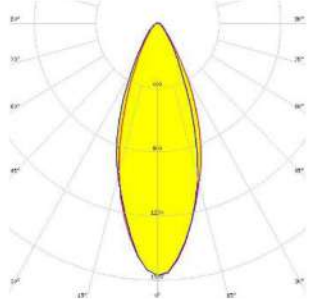

**GAMMA ANGLES:**

15°

24°

36°

40°

TWIN STRIPLINE DATASHEET

MODEL /SIZE	STRIP 56LED/MT
INTERIOR/EXTERIOR	EXTERIOR
LED	CREE / SAMSUNG / SEOUL
POWER	8W - 10W - 14W
CCT	2700K -3000K – 4000K – 6500K
CRI	80+
VOLTAGE	24VDC
BEAM ANGLE	177°
LUMEN OUTPUT	131LM
STORAGE TEMPERATURE	-40C / +80C
OPERATING TEMPERATURE	-40C / +60C
CONTROL	ON-OFF / DALI
DIMENSIONS (mm)	W/H/L: 16/2,2/1000
HOUSING	EXT ALU, PMMA
CABLES	PVC / RUBBER
WARRANTY	2 YEARS
IP	IP65