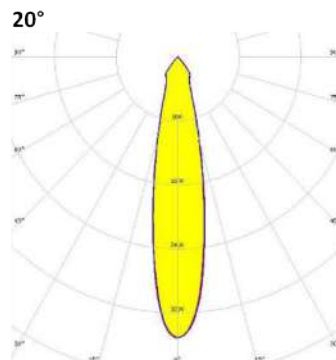

GAMMA ANGLES: