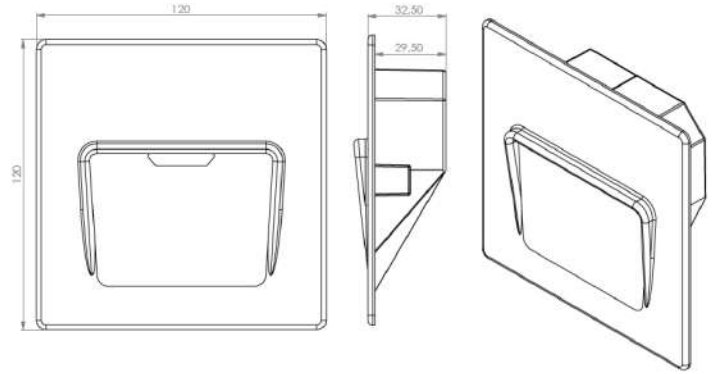

TWIN BONA DATASHEET