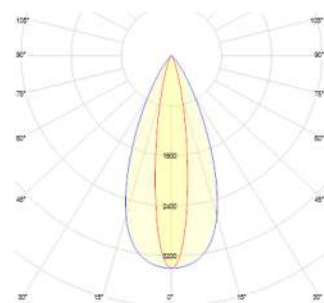

**GAMMA ANGLES:**

10°

25°

40°

TWIN CALDE-X DATASHEET

MODEL /SIZE	CALDE X	CALDE X
INTERIOR/EXTERIOR	EXTERIOR	INTERIOR
LED	CREE / SAMSUNG / SEOUL	CREE / SAMSUNG / SEOUL
POWER	10W	10W
CCT	2700K-3000K-4000K	2700K-3000K-4000K
CRI	80+	80+
VOLTAGE	220VAC	220VAC
BEAM ANGLE	10°x40°, 25°x40°	10°x40°, 25°x40°
LUMEN OUTPUT	88LM	88LM
STORAGE TEMPERATURE	-40C / +80C	-40C / +80C
OPERATING TEMPERATURE	-40C / +60C	-40C / +60C
CONTROL	ON-OFF / DALI / 1-10V	ON-OFF / DALI / 1-10V
DIMENSIONS (mm)	Q/H: 62/181	Q/H: 62/181
HOUSING	EXT ALU	EXT ALU
CABLES	RUBBER	RUBBER
WARRANTY	2 YEARS	2 YEARS
IP	IP67	IP20

**GAMMA ANGLES:**

10°x40°

25°x 40°

TWIN DANLA DATASHEET

MODEL /SIZE	DANLA
INTERIOR/EXTERIOR	INTERIOR
LED	CREE / SAMSUNG / SEOUL
POWER	2W
CCT	2700K-3000K-4000K-6500K
CRI	80+
VOLTAGE	12-24VDC
BEAM ANGLE	30°
LUMEN OUTPUT	195LM
STORAGE TEMPERATURE	-40C / +80C
OPERATING TEMPERATURE	-40C / +60C
CONTROL	ON-OFF / DALI
DIMENSIONS (mm)	Q/H/: 38/40
PANEL CUT OUT (mm)	Q: 32
HOUSING	DIA ALU
CABLES	RUBBER
WARRANTY	2 YEARS
IP	IP54