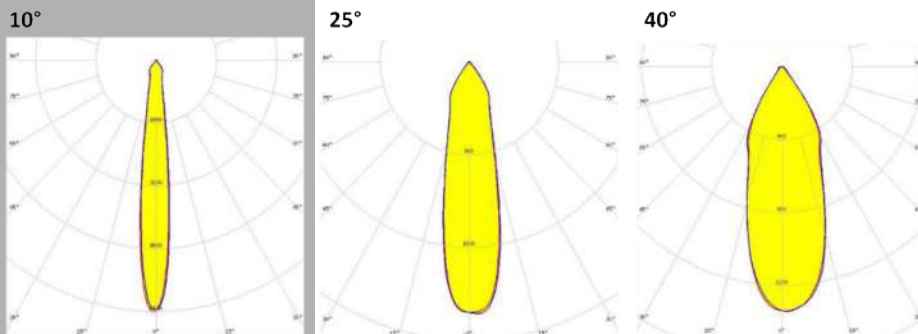

**GAMMA ANGLES:**

10X60°

TWIN HINA DATASHEET

MODEL /SIZE	HINA-11W
INTERIOR/EXTERIOR	INTERIOR
LED	CREE / SAMSUNG / SEOUL
POWER	11W / 700mA
CCT	2700K-3000K-4000K
CRI	80+
VOLTAGE	180-240VAC
BEAM ANGLE	10° - 25° - 40°
LUMEN OUTPUT	880LM
STORAGE TEMPERATURE	-40C / +80C
OPERATING TEMPERATURE	-40C / +60C
CONTROL	ON-OFF / DALI / 1-10V
DIMENSIONS (mm)	Q/H: 80/75
PANEL CUT OUT (mm)	Q: 72
HOUSING	EXT ALU, PMMA
CABLES	RUBBER
WARRANTY	2 YEARS
IP	IP20 / IP44

**GAMMA ANGLES:**

TWIN JINA DATASHEET

MODEL /SIZE	JINA-3W	JINA-6W
INTERIOR/EXTERIOR	EXTERIOR	EXTERIOR
LED	CREE / SAMSUNG / SEOUL	CREE / SAMSUNG / SEOUL
POWER	3W	6W
CCT	2700K-3000K-4000K-6500K	2700K-3000K-4000K-6500K
CRI	80+	80+
VOLTAGE	180-240VAC	180-240VAC
BEAM ANGLE	4° - 10° - 30°	4° - 10° - 30°
LUMEN OUTPUT	246LM	480LM
STORAGE TEMPERATURE	-40C / +80C	-40C / +80C
OPERATING TEMPERATURE	-40C / +60C	-40C / +60C
CONTROL	ON-OFF / DALI / 1-10V	ON-OFF / DALI / 1-10V
DIMENSIONS (mm)	Q/H: 49,5/138	Q/H: 49,5/138
HOUSING	EXT. ALU, TEMPERED GLASS, HONEYCOMB LOUVRE	EXT. ALU, TEMPERED GLASS, HONEYCOMB LOUVRE
CABLES	RUBBER	RUBBER
WARRANTY	2 YEARS	2 YEARS
IP	67	67
DRIVER	OUTSIDE	OUTSIDE