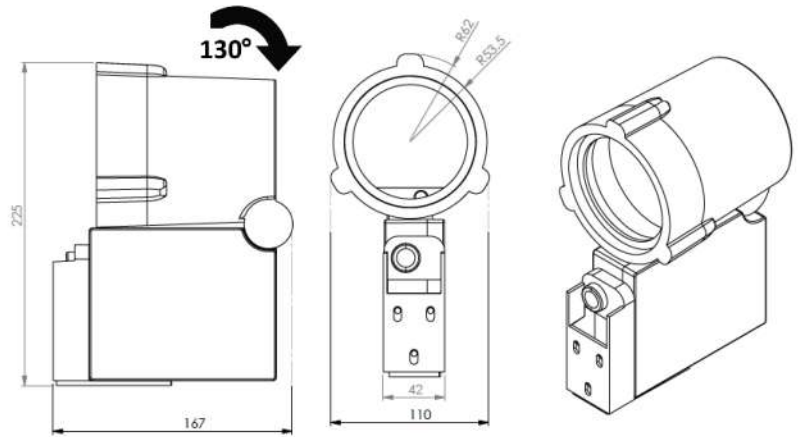

TWIN FERRA DATASHEET