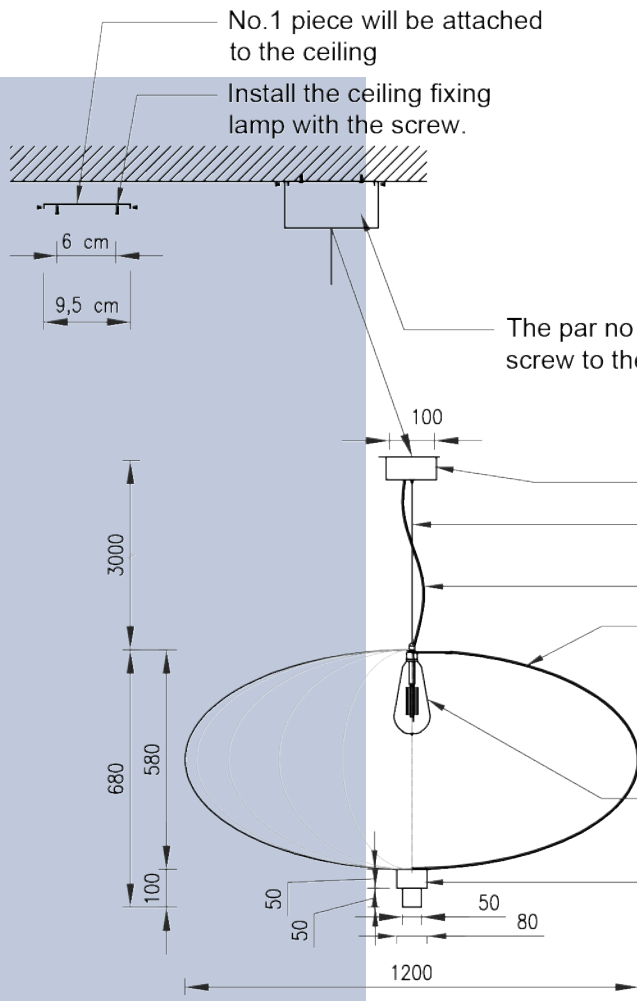

# SAMPLE 00001

After the connection plates, make the product assembly

Install the fixing lamp on the wall with the screw

1 Front View  
Scale 1:10

2 Side View  
Scale 1:10

3 Plan View  
Scale 1:10

4 G9 Lamp  
Scale NTS

**DESCRIPTION:** Bespoke pendant lighting fixture with frosted glass diffuser type including 3x E27 lamp holder with LED light source 6W 2700K. 220-240V dimmable by phase.

# SAMPLE 00002

**1** Front View  
Scale 1:20

**2** Plan View  
Scale 1:20

**3** E-27 LAMP  
Scale NTS

No.1 piece will be attached to the ceiling  
Install the ceiling fixing lamp with the screw.

The par no 2 will be the screw to the plate no 1