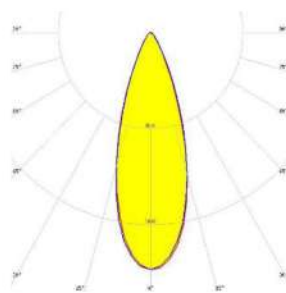

TWIN MIKRO DATASHEET

MODEL /SIZE	MİKRO
INTERIOR/EXTERIOR	INTERIOR / EXTERIOR
LED	CREE / SAMSUNG / SEOUL
POWER	3W
CCT	2700K-3000K-4000K-6500K
CRI	80+
VOLTAGE	220V C.C. (EXTERNAL DRIVER)
BEAM ANGLE	19°, 35°, 20X40°
LUMEN OUTPUT	276LM
STORAGE TEMPERATURE	-40C / +80C
OPERATING TEMPERATURE	-40C / +60C
CONTROL	ON-OFF / DALI / 1-10V
DIMENSIONS (mm)	Q/H: 32,5/90
HOUSING	EXT ALU, TEMPERED GLASS
CABLES	RUBBER
WARRANTY	2 YEARS
IP	IP67

GAMMA ANGLES:

35°