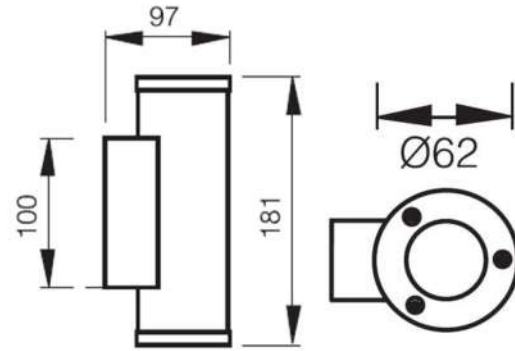

**GAMMA ANGLES:**

10°

25°

40°

TWIN CALDE DATASHEET

MODEL /SIZE	CALDE	CLYDE
INTERIOR/EXTERIOR	EXTERIOR	INTERIOR
LED	CREE / SAMSUNG / SEOUL	CREE / SAMSUNG / SEOUL
POWER	10W	10W
CCT	2700K-3000K-4000K	2700K-3000K-4000K
CRI	80+	80+
VOLTAGE	220VAC	220VAC
BEAM ANGLE	10°,25°,40°	10°,25°,40°
LUMEN OUTPUT	88LM	88LM
STORAGE TEMPERATURE	-40C / +80C	-40C / +80C
OPERATING TEMPERATURE	-40C / +60C	-40C / +60C
CONTROL	ON-OFF / DALI / 1-10V	ON-OFF / DALI / 1-10V
DIMENSIONS (mm)	Q/H: 62/181	Q/H: 62/181
HOUSING	EXT ALU	EXT ALU
CABLES	RUBBER	RUBBER
WARRANTY	2 YEARS	2 YEARS
IP	IP67	IP20

**GAMMA ANGLES:**

10°

25°

40°

TWIN CALDE-X DATASHEET

MODEL /SIZE	CALDE X	CALDE X
INTERIOR/EXTERIOR	EXTERIOR	INTERIOR
LED	CREE / SAMSUNG / SEOUL	CREE / SAMSUNG / SEOUL
POWER	10W	10W
CCT	2700K-3000K-4000K	2700K-3000K-4000K
CRI	80+	80+
VOLTAGE	220VAC	220VAC
BEAM ANGLE	10°x40°, 25°x40°	10°x40°, 25°x40°
LUMEN OUTPUT	88LM	88LM
STORAGE TEMPERATURE	-40C / +80C	-40C / +80C
OPERATING TEMPERATURE	-40C / +60C	-40C / +60C
CONTROL	ON-OFF / DALI / 1-10V	ON-OFF / DALI / 1-10V
DIMENSIONS (mm)	Q/H: 62/181	Q/H: 62/181
HOUSING	EXT ALU	EXT ALU
CABLES	RUBBER	RUBBER
WARRANTY	2 YEARS	2 YEARS
IP	IP67	IP20