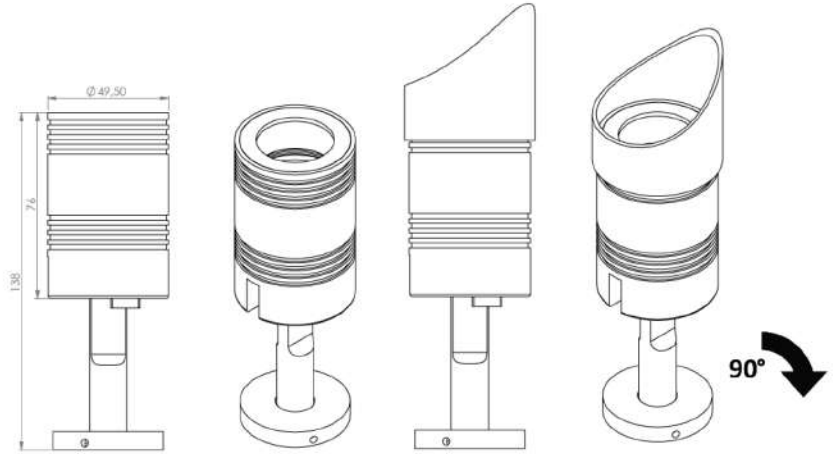

TWIN JINA DATASHEET