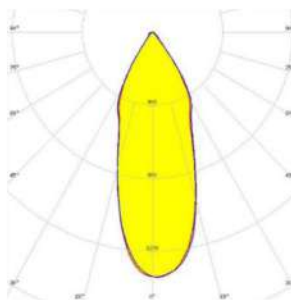

**GAMMA ANGLES:**

10°

25°

40°

TWIN CALDE DATASHEET

MODEL /SIZE	CALDE	CLYDE
INTERIOR/EXTERIOR	EXTERIOR	INTERIOR
LED	CREE / SAMSUNG / SEOUL	CREE / SAMSUNG / SEOUL
POWER	10W	10W
CCT	2700K-3000K-4000K	2700K-3000K-4000K
CRI	80+	80+
VOLTAGE	220VAC	220VAC
BEAM ANGLE	10°,25°,40°	10°,25°,40°
LUMEN OUTPUT	88LM	88LM
STORAGE TEMPERATURE	-40C / +80C	-40C / +80C
OPERATING TEMPERATURE	-40C / +60C	-40C / +60C
CONTROL	ON-OFF / DALI / 1-10V	ON-OFF / DALI / 1-10V
DIMENSIONS (mm)	Q/H: 62/181	Q/H: 62/181
HOUSING	EXT ALU	EXT ALU
CABLES	RUBBER	RUBBER
WARRANTY	2 YEARS	2 YEARS
IP	IP67	IP20

**GAMMA ANGLES:**

10°

25°

40°

TWIN CALDE-X DATASHEET

MODEL /SIZE	CALDE X	CALDE X
INTERIOR/EXTERIOR	EXTERIOR	INTERIOR
LED	CREE / SAMSUNG / SEOUL	CREE / SAMSUNG / SEOUL
POWER	10W	10W
CCT	2700K-3000K-4000K	2700K-3000K-4000K
CRI	80+	80+
VOLTAGE	220VAC	220VAC
BEAM ANGLE	10°x40°, 25°x40°	10°x40°, 25°x40°
LUMEN OUTPUT	88LM	88LM
STORAGE TEMPERATURE	-40C / +80C	-40C / +80C
OPERATING TEMPERATURE	-40C / +60C	-40C / +60C
CONTROL	ON-OFF / DALI / 1-10V	ON-OFF / DALI / 1-10V
DIMENSIONS (mm)	Q/H: 62/181	Q/H: 62/181
HOUSING	EXT ALU	EXT ALU
CABLES	RUBBER	RUBBER
WARRANTY	2 YEARS	2 YEARS
IP	IP67	IP20

**GAMMA ANGLES:**

10°x40°

25°x 40°

TWIN DANLA DATASHEET

MODEL /SIZE	DANLA
INTERIOR/EXTERIOR	INTERIOR
LED	CREE / SAMSUNG / SEOUL
POWER	2W
CCT	2700K-3000K-4000K-6500K
CRI	80+
VOLTAGE	12-24VDC
BEAM ANGLE	30°
LUMEN OUTPUT	195LM
STORAGE TEMPERATURE	-40C / +80C
OPERATING TEMPERATURE	-40C / +60C
CONTROL	ON-OFF / DALI
DIMENSIONS (mm)	Q/H/: 38/40
PANEL CUT OUT (mm)	Q: 32
HOUSING	DIA ALU
CABLES	RUBBER
WARRANTY	2 YEARS
IP	IP54