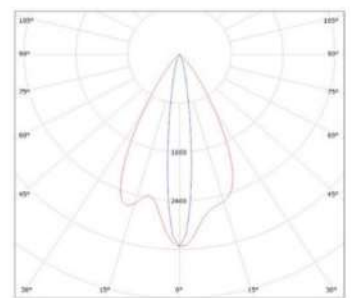

**GAMMA ANGLES:**

10°

15°

25°

10X60°

TWIN SERA DATASHEET

MODEL /SIZE	SERA
INTERIOR/EXTERIOR	INTERIOR / EXTERIOR
LED	CREE / SAMSUNG / SEOUL
POWER	24W/MT
CCT	2700K-3000K-4000K-6500K
CRI	80+
VOLTAGE	24VDC
BEAM ANGLE	52°
LUMEN OUTPUT	2200LM/MT
STORAGE TEMPERATURE	-40C / +80C
OPERATING TEMPERATURE	-40C / +60C
CONTROL	ON-OFF / DALI
DIMENSIONS (mm)	W/H: 37/60
HOUSING	EXT ALU, UV STABILIZED PMMA
CABLES	RUBBER
WARRANTY	2 YEARS
IP	IP54, IP65