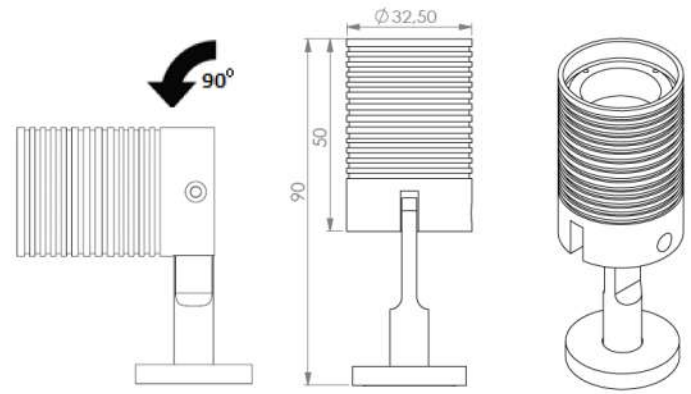

**GAMMA ANGLES:**

4°

10°

30°

TWIN KAE DATASHEET

MODEL /SIZE	KAE-T	KAE-B
INTERIOR/EXTERIOR	EXTERIOR	EXTERIOR
LED	CREE / SAMSUNG / SEOUL	CREE / SAMSUNG / SEOUL
POWER	10-15W	10-15W
CCT	2700K-3000K-4000K	2700K-3000K-4000K
CRI	80+	80+
VOLTAGE	48VDC / 220VAC	48VDC / 220VAC
BEAM ANGLE	10° - 25° - 40°	10° - 25° - 40°
LUMEN OUTPUT	1100LM-1650LM	1100LM-1650LM
STORAGE TEMPERATURE	-40C / +80C	-40C / +80C
OPERATING TEMPERATURE	-40C / +60C	-40C / +60C
CONTROL	ON-OFF / DALI / 1-10V	ON-OFF / DALI / 1-10V
DIMENSIONS (mm)	Q/H: 90/330	Q/H: 90/170
HOUSING	DIA ALU, TEMPERED GLASS	DIA ALU, TEMPERED GLASS
CABLES	RUBBER	RUBBER
WARRANTY	2 YEARS	2 YEARS
IP	IP67	IP67

**GAMMA ANGLES:**

TWIN LAKU DATASHEET

MODEL /SIZE	LAKU-600	LAKU-1200
INTERIOR/EXTERIOR	INTERIOR / EXTERIOR	INTERIOR / EXTERIOR
LED	CREE / SAMSUNG / SEOUL	CREE / SAMSUNG / SEOUL
POWER	20W	40W
CCT	2700K-3000K-4000K-6500K	2700K-3000K-4000K-6500K
CRI	80+	80+
VOLTAGE	110-277VDC	110-277VDC
BEAM ANGLE	120°	120°
LUMEN OUTPUT	2240LM	4480LM
STORAGE TEMPERATURE	-40C / +80C	-40C / +80C
OPERATING TEMPERATURE	-40C / +60C	-40C / +60C
CONTROL	ON-OFF / DALI / 1-10V	ON-OFF / DALI / 1-10V
DIMENSIONS (mm)	W/H/L: 55/45/600	W/H/L: 55/45/1200
HOUSING	EXT ALU, UV STABILIZED PMMA	EXT ALU, UV STABILIZED PMMA
CABLES	RUBBER	RUBBER
WARRANTY	2 YEARS <b>GAMMA ANGLES:</b>	2 YEARS
IP	IP44	IP44

**GAMMA ANGLES:**

TWIN MIKRO DATASHEET

MODEL /SIZE	<b>MİKRO</b>
INTERIOR/EXTERIOR	INTERIOR / EXTERIOR
LED	CREE / SAMSUNG / SEOUL
POWER	3W
CCT	2700K-3000K-4000K-6500K
CRI	80+
VOLTAGE	220V C.C. ( EXTERNAL DRIVER )
BEAM ANGLE	19°, 35°, 20X40°
LUMEN OUTPUT	276LM
STORAGE TEMPERATURE	-40C / +80C
OPERATING TEMPERATURE	-40C / +60C
CONTROL	ON-OFF / DALI / 1-10V
DIMENSIONS (mm)	Q/H: 32,5/90
HOUSING	EXT ALU, TEMPERED GLASS
CABLES	RUBBER
WARRANTY	2 YEARS
IP	IP67