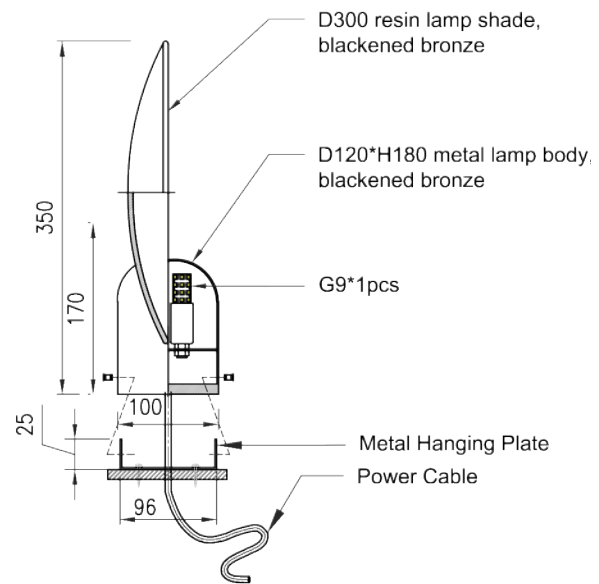

# SAMPLE 00004

**1** Front View  
Scale 1:7.5

**2** Side View & Fixation Detail  
Scale 1:7.5

**4** Top View  
Scale 1:7.5

**DESCRIPTION:** Bespoke pendant lighting fixture with frosted glass diffuser type including 3xE27 lamp holder with LED light source 6W 2700K. 220-240V dimmable by phase.

**SAMPLE 00005**

**1** Front View  
Scale 1:7.5

**2** Plan View  
Scale 1:7.5

**3** Side View & Fixation Detail  
Scale 1:7.5

**DESCRIPTION:** Table Lamp, Dimmable by Phase, IP20