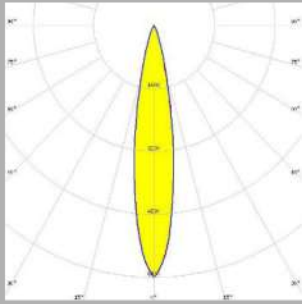

**GAMMA ANGLES:**

15°

24°

36°

40°

TWIN STRIPLINE DATASHEET

MODEL /SIZE	STRIP 56LED/MT
INTERIOR/EXTERIOR	EXTERIOR
LED	CREE / SAMSUNG / SEOUL
POWER	8W - 10W - 14W
CCT	2700K -3000K – 4000K – 6500K
CRI	80+
VOLTAGE	24VDC
BEAM ANGLE	177°
LUMEN OUTPUT	131LM
STORAGE TEMPERATURE	-40C / +80C
OPERATING TEMPERATURE	-40C / +60C
CONTROL	ON-OFF / DALI
DIMENSIONS (mm)	W/H/L: 16/2,2/1000
HOUSING	EXT ALU, PMMA
CABLES	PVC / RUBBER
WARRANTY	2 YEARS
IP	IP65