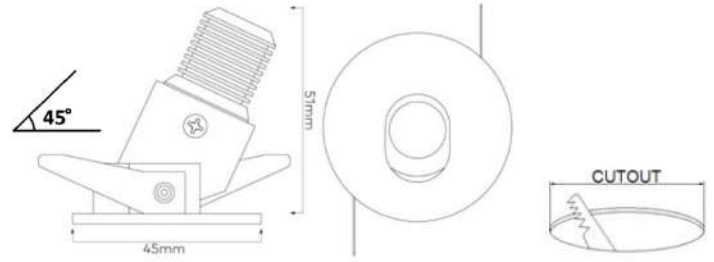

**Twin**  
TECHNOLOGY

TWIN ARE DATASHEET

MODEL /SIZE	ARE
INTERIOR/EXTERIOR	INTERIOR
LED	CREE / SAMSUNG / SEOUL
POWER	1W
CCT	2700K-3000K-4000K-6500K
CRI	80+
VOLTAGE	220V C.C. (EXTERNAL DRIVER)
BEAM ANGLE	20°
LUMEN OUTPUT	95LM
STORAGE TEMPERATURE	-40C / +80C
OPERATING TEMPERATURE	-40C / +60C
CONTROL	ON-OFF / DALI
DIMENSIONS (mm)	Q/H: 45/51
PANEL CUT OUT (mm)	Q: 35
HOUSING	DIA ALU
CABLES	RUBBER
WARRANTY	2 YEARS
IP	IP20