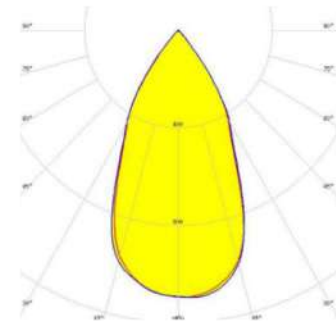

**GAMMA ANGLES:**

TWIN FERRA DATASHEET

MODEL / SIZE	FERRA-20W	FERRA-30W
INTERIOR/EXTERIOR	EXTERIOR	EXTERIOR
LED	CREE / SAMSUNG / SEOUL	CREE / SAMSUNG / SEOUL
POWER	20W	30W
CCT	2700K-3000K-4000K-5000K	2700K-3000K-4000K-5000K
CRI	80+	80+
VOLTAGE	180-240VAC	180-240VAC
BEAM ANGLE	17° - 30° - 50°	17° - 30° - 50°
LUMEN OUTPUT	1840LM	2700LM
STORAGE TEMPERATURE	-40C / +80C	-40C / +80C
OPERATING TEMPERATURE	-40C / +60C	-40C / +60C
CONTROL	ON-OFF / DALI / 1-10V	ON-OFF / DALI / 1-10V
DIMENSIONS (mm)	Q/W/H/L: 107/110/225/167	Q/W/H/L: 107/110/225/167
HOUSING	DIA ALU, TEMPERED GLASS	DIA ALU, TEMPERED GLASS
CABLES	RUBBER	RUBBER
WARRANTY	2 YEARS	2 YEARS
IP	67	67

**GAMMA ANGLES:**

17°

30°

50°

TWIN GANA DATASHEET

MODEL / SIZE	GANA LS33	GANA LS66
INTERIOR/EXTERIOR	INTERIOR / EXTERIOR	INTERIOR / EXTERIOR
LED	CREE / SAMSUNG / SEOUL	CREE / SAMSUNG / SEOUL
POWER	12W	24W
CCT	2700K-3000K-4000K-6500K	2700K-3000K-4000K-6500K
CRI	80+	80+
VOLTAGE	110-277VDC	110-277VDC
BEAM ANGLE	10X60°	10X60°
LUMEN OUTPUT	1080LM	2160LM
STORAGE TEMPERATURE	-40C / +80C	-40C / +80C
OPERATING TEMPERATURE	-40C / +60C	-40C / +60C
CONTROL	ON-OFF	ON-OFF
DIMENSIONS (mm)	W/H/L: 50/86/330	W/H/L: 50/86/660
HOUSING	EXT ALU, UV STABILIZED PMMA	EXT ALU, UV STABILIZED PMMA
CABLES	RUBBER	RUBBER
WARRANTY	5 YEARS	5 YEARS
IP	IP67	IP67

**GAMMA ANGLES:**

10X60°

TWIN HINA DATASHEET

MODEL /SIZE	HINA-11W
INTERIOR/EXTERIOR	INTERIOR
LED	CREE / SAMSUNG / SEOUL
POWER	11W / 700mA
CCT	2700K-3000K-4000K
CRI	80+
VOLTAGE	180-240VAC
BEAM ANGLE	10° - 25° - 40°
LUMEN OUTPUT	880LM
STORAGE TEMPERATURE	-40C / +80C
OPERATING TEMPERATURE	-40C / +60C
CONTROL	ON-OFF / DALI / 1-10V
DIMENSIONS (mm)	Q/H: 80/75
PANEL CUT OUT (mm)	Q: 72
HOUSING	EXT ALU, PMMA
CABLES	RUBBER
WARRANTY	2 YEARS
IP	IP20 / IP44