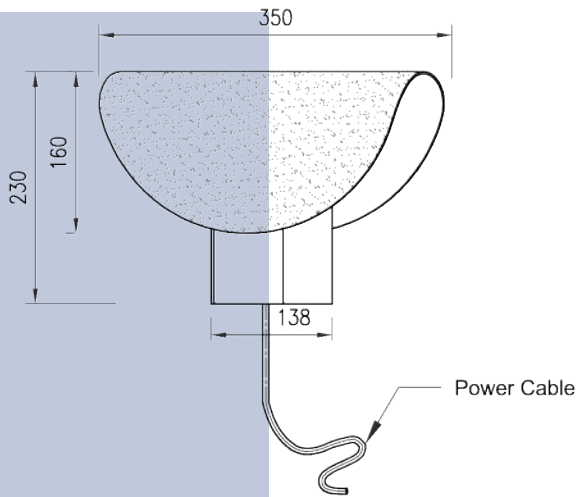

SAMPLE 00004

1 Front View
Scale 1:7.5