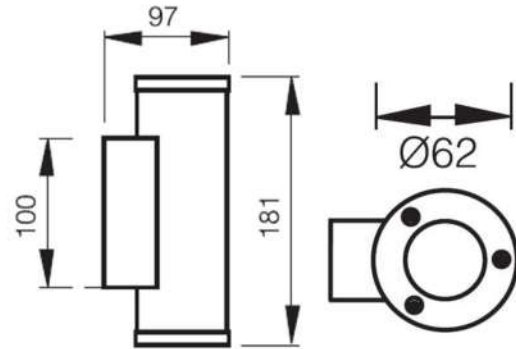

**GAMMA ANGLES:**

10°

25°

40°

TWIN CALDE-X DATASHEET

MODEL /SIZE	CALDE X	CALDE X
INTERIOR/EXTERIOR	EXTERIOR	INTERIOR
LED	CREE / SAMSUNG / SEOUL	CREE / SAMSUNG / SEOUL
POWER	10W	10W
CCT	2700K-3000K-4000K	2700K-3000K-4000K
CRI	80+	80+
VOLTAGE	220VAC	220VAC
BEAM ANGLE	10°x40°, 25°x40°	10°x40°, 25°x40°
LUMEN OUTPUT	88LM	88LM
STORAGE TEMPERATURE	-40C / +80C	-40C / +80C
OPERATING TEMPERATURE	-40C / +60C	-40C / +60C
CONTROL	ON-OFF / DALI / 1-10V	ON-OFF / DALI / 1-10V
DIMENSIONS (mm)	Q/H: 62/181	Q/H: 62/181
HOUSING	EXT ALU	EXT ALU
CABLES	RUBBER	RUBBER
WARRANTY	2 YEARS	2 YEARS
IP	IP67	IP20

**GAMMA ANGLES:**

10°x40°

25°x 40°

TWIN DANLA DATASHEET

MODEL /SIZE	DANLA
INTERIOR/EXTERIOR	INTERIOR
LED	CREE / SAMSUNG / SEOUL
POWER	2W
CCT	2700K-3000K-4000K-6500K
CRI	80+
VOLTAGE	12-24VDC
BEAM ANGLE	30°
LUMEN OUTPUT	195LM
STORAGE TEMPERATURE	-40C / +80C
OPERATING TEMPERATURE	-40C / +60C
CONTROL	ON-OFF / DALI
DIMENSIONS (mm)	Q/H/: 38/40
PANEL CUT OUT (mm)	Q: 32
HOUSING	DIA ALU
CABLES	RUBBER
WARRANTY	2 YEARS
IP	IP54