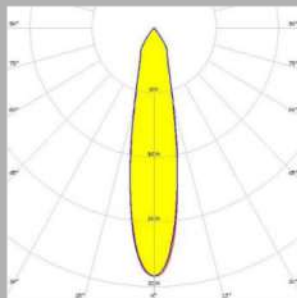

GAMMA ANGLES:

17°