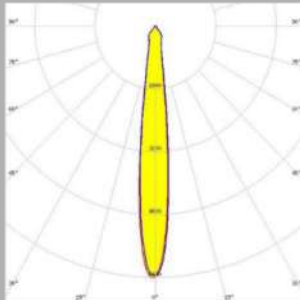

GAMMA ANGLES:

10°