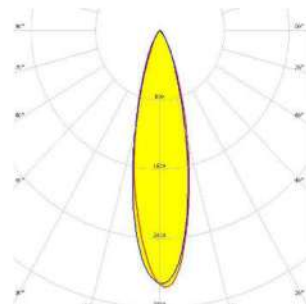

**GAMMA ANGLES:**

10°

15°

25°

10X60°

TWIN SERA DATASHEET

MODEL /SIZE	SERA
INTERIOR/EXTERIOR	INTERIOR / EXTERIOR
LED	CREE / SAMSUNG / SEOUL
POWER	24W/MT
CCT	2700K-3000K-4000K-6500K
CRI	80+
VOLTAGE	24VDC
BEAM ANGLE	52°
LUMEN OUTPUT	2200LM/MT
STORAGE TEMPERATURE	-40C / +80C
OPERATING TEMPERATURE	-40C / +60C
CONTROL	ON-OFF / DALI
DIMENSIONS (mm)	W/H: 37/60
HOUSING	EXT ALU, UV STABILIZED PMMA
CABLES	RUBBER
WARRANTY	2 YEARS
IP	IP54, IP65