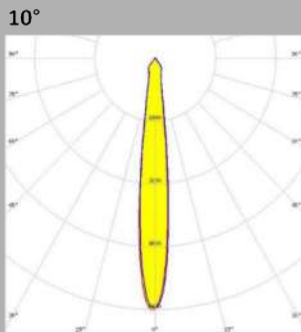

GAMMA ANGLES: