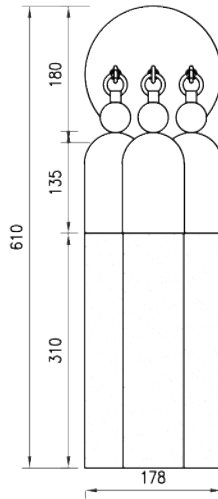

After the connection plates, make the product assembly

Install the fixing lamp on the wall with the screw

1 Front View
Scale 1:10