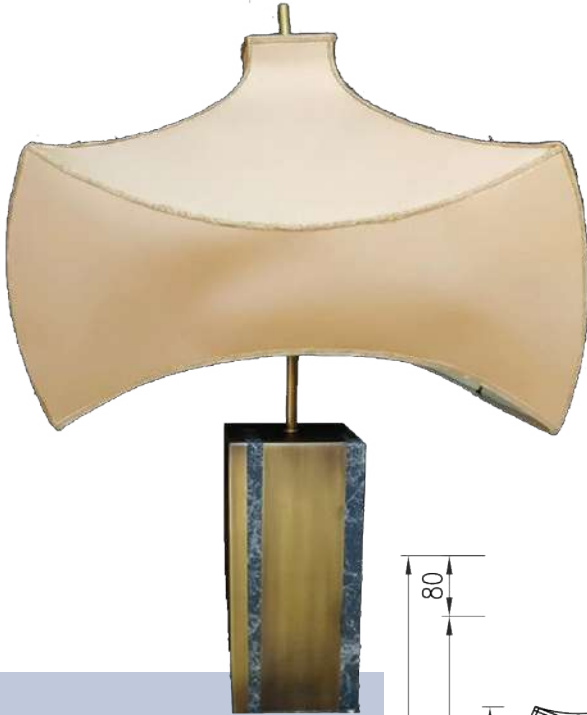

SAMPLE 00003

DESCRIPTION: Bespoke pendant lighting fixture with frosted glass diffuser type including 3xE27 lamp holder with LED light source 6W 2700K. 220-240V dimmable by phase.