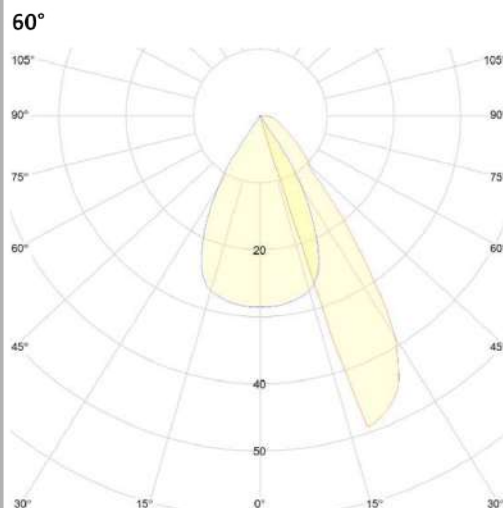

GAMMA ANGLES: