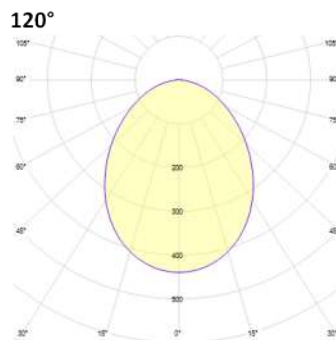

GAMMA ANGLES: