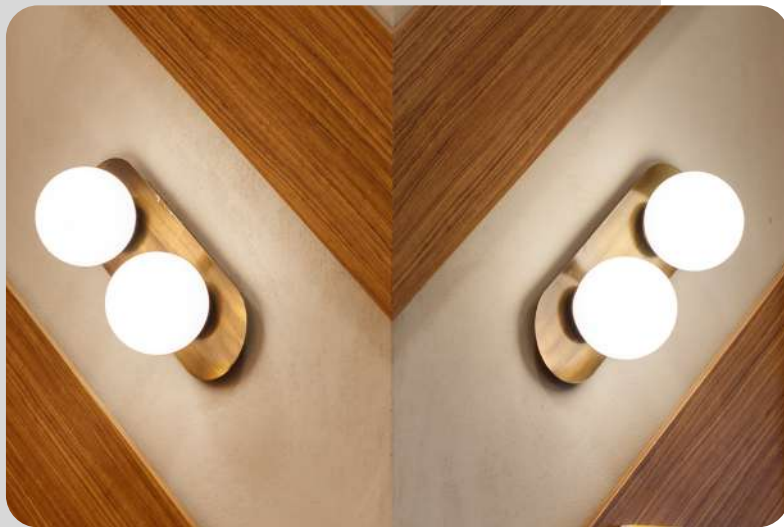

7. ISFANBUL SHOPPING
CENTER / TURKEY