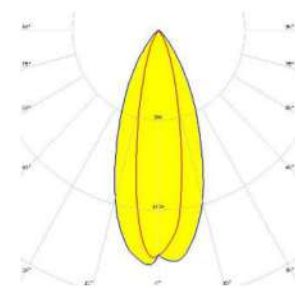

TWIN MIKRO DATASHEET

MODEL /SIZE	MİKRO
INTERIOR/EXTERIOR	INTERIOR / EXTERIOR
LED	CREE / SAMSUNG / SEOUL
POWER	3W
CCT	2700K-3000K-4000K-6500K
CRI	80+
VOLTAGE	220V C.C. (EXTERNAL DRIVER)
BEAM ANGLE	19°, 35°, 20X40°
LUMEN OUTPUT	276LM
STORAGE TEMPERATURE	-40C / +80C
OPERATING TEMPERATURE	-40C / +60C
CONTROL	ON-OFF / DALI / 1-10V
DIMENSIONS (mm)	Q/H: 32,5/90
HOUSING	EXT ALU, TEMPERED GLASS
CABLES	RUBBER
WARRANTY	2 YEARS
IP	IP67

GAMMA ANGLES:

20X40°