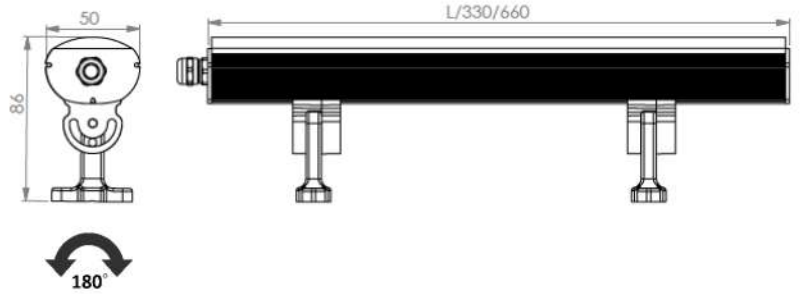

**GAMMA ANGLES:**

17°

30°

50°

TWIN GANA DATASHEET

MODEL / SIZE	GANA LS33	GANA LS66
INTERIOR/EXTERIOR	INTERIOR / EXTERIOR	INTERIOR / EXTERIOR
LED	CREE / SAMSUNG / SEOUL	CREE / SAMSUNG / SEOUL
POWER	12W	24W
CCT	2700K-3000K-4000K-6500K	2700K-3000K-4000K-6500K
CRI	80+	80+
VOLTAGE	110-277VDC	110-277VDC
BEAM ANGLE	10X60°	10X60°
LUMEN OUTPUT	1080LM	2160LM
STORAGE TEMPERATURE	-40C / +80C	-40C / +80C
OPERATING TEMPERATURE	-40C / +60C	-40C / +60C
CONTROL	ON-OFF	ON-OFF
DIMENSIONS (mm)	W/H/L: 50/86/330	W/H/L: 50/86/660
HOUSING	EXT ALU, UV STABILIZED PMMA	EXT ALU, UV STABILIZED PMMA
CABLES	RUBBER	RUBBER
WARRANTY	5 YEARS	5 YEARS
IP	IP67	IP67