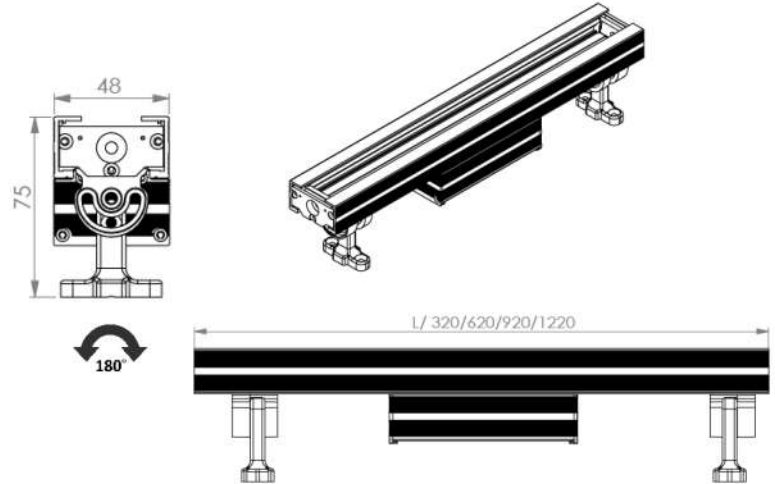

**GAMMA ANGLES:**

19°

35°

20X40°

TWIN RENA DATASHEET

MODEL /SIZE	RENA LS32	RENA LS62	RENA LS92	RENA LS122
INTERIOR/EXTERIOR	INTERIOR / EXTERIOR	INTERIOR / EXTERIOR	INTERIOR / EXTERIOR	INTERIOR / EXTERIOR
LED	CREE / SAMSUNG / SEOUL	CREE / SAMSUNG / SEOUL	CREE / SAMSUNG / SEOUL	CREE / SAMSUNG / SEOUL
POWER	14W	27W	40W	53W
CCT	2700K-3000K-4000K-6500K	2700K-3000K-4000K-6500K	2700K-3000K-4000K-6500K	2700K-3000K-4000K-6500K
CRI	80+	80+	80+	80+
VOLTAGE	110-277VDC	110-277VDC	110-277VDC	110-277VDC
BEAM ANGLE	10°, 15°, 25°, 10X60°, 20X45°	10°, 15°, 25°, 10X60°, 20X45°	10°, 15°, 25°, 10X60°, 20X45°	10°, 15°, 25°, 10X60°, 20X45°
LUMEN OUTPUT	1200LM	2700LM	4000LM	5300LM
STORAGE TEMPERATURE	-40C / +80C	-40C / +80C	-40C / +80C	-40C / +80C
OPERATING TEMPERATURE	-40C / +60C	-40C / +60C	-40C / +60C	-40C / +60C
CONTROL	ON-OFF / DALI / PWM / DMX	ON-OFF / DALI / PWM / DMX	ON-OFF / DALI / PWM / DMX	ON-OFF / DALI / PWM / DMX
DIMENSIONS (mm)	W/H/L: 48/75/320	W/H/L: 48/75/620	W/H/L: 48/75/920	W/H/L: 48/75/1220
HOUSING	EXT ALU, UV STABILIZED PMMA	EXT ALU, UV STABILIZED PMMA	EXT ALU, UV STABILIZED PMMA	EXT ALU, UV STABILIZED PMMA
CABLES	RUBBER	RUBBER	RUBBER	RUBBER
WARRANTY	5 YEARS	5 YEARS	5 YEARS	5 YEARS
IP	IP67	IP67	IP67	IP67