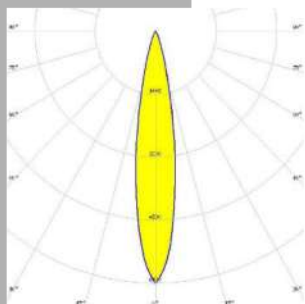

**GAMMA ANGLES:**

10°

15°

25°

10X60°

TWIN SERA DATASHEET

MODEL /SIZE	SERA
INTERIOR/EXTERIOR	INTERIOR / EXTERIOR
LED	CREE / SAMSUNG / SEOUL
POWER	24W/MT
CCT	2700K-3000K-4000K-6500K
CRI	80+
VOLTAGE	24VDC
BEAM ANGLE	52°
LUMEN OUTPUT	2200LM/MT
STORAGE TEMPERATURE	-40C / +80C
OPERATING TEMPERATURE	-40C / +60C
CONTROL	ON-OFF / DALI
DIMENSIONS (mm)	W/H: 37/60
HOUSING	EXT ALU, UV STABILIZED PMMA
CABLES	RUBBER
WARRANTY	2 YEARS
IP	IP54, IP65