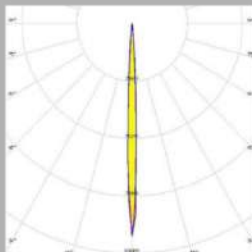

GAMMA ANGLES:

4°