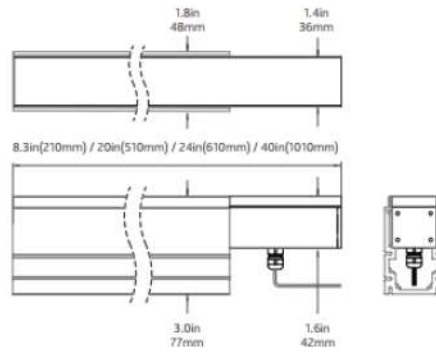

TWIN SERA LOTUS DATASHEET