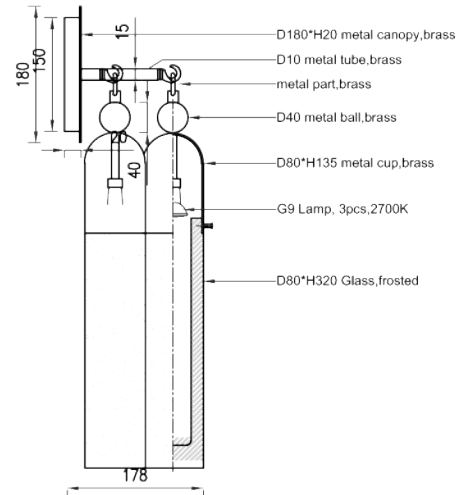

# SAMPLE 00001

After the connection plates, make the product assembly

Install the fixing lamp on the wall with the screw

1 Front View  
Scale 1:10

2 Side View  
Scale 1:10

3 Plan View  
Scale 1:10

4 G9 Lamp  
Scale NTS

# SAMPLE 00002

**1** Front View  
Scale 1:20

**2** Plan View  
Scale 1:20

**3** E-27 LAMP  
Scale NTS

No.1 piece will be attached to the ceiling  
Install the ceiling fixing lamp with the screw.

The par no 2 will be the screw to the plate no 1