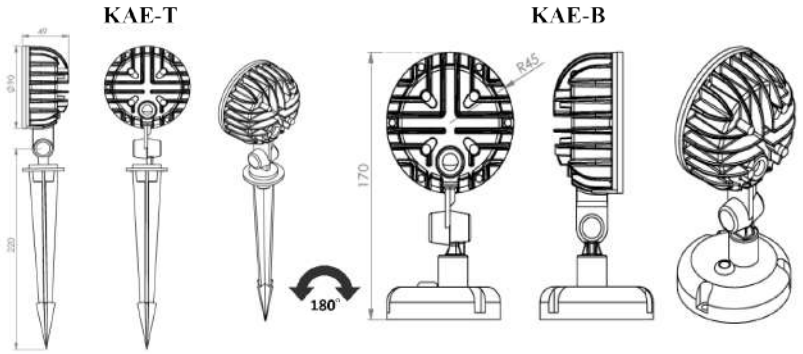

**GAMMA ANGLES:**

4°

10°

30°

TWIN KAE DATASHEET

MODEL /SIZE	KAE-T	KAE-B
INTERIOR/EXTERIOR	EXTERIOR	EXTERIOR
LED	CREE / SAMSUNG / SEOUL	CREE / SAMSUNG / SEOUL
POWER	10-15W	10-15W
CCT	2700K-3000K-4000K	2700K-3000K-4000K
CRI	80+	80+
VOLTAGE	48VDC / 220VAC	48VDC / 220VAC
BEAM ANGLE	10° - 25° - 40°	10° - 25° - 40°
LUMEN OUTPUT	1100LM-1650LM	1100LM-1650LM
STORAGE TEMPERATURE	-40C / +80C	-40C / +80C
OPERATING TEMPERATURE	-40C / +60C	-40C / +60C
CONTROL	ON-OFF / DALI / 1-10V	ON-OFF / DALI / 1-10V
DIMENSIONS (mm)	Q/H: 90/330	Q/H: 90/170
HOUSING	DIA ALU, TEMPERED GLASS	DIA ALU, TEMPERED GLASS
CABLES	RUBBER	RUBBER
WARRANTY	2 YEARS	2 YEARS
IP	IP67	IP67