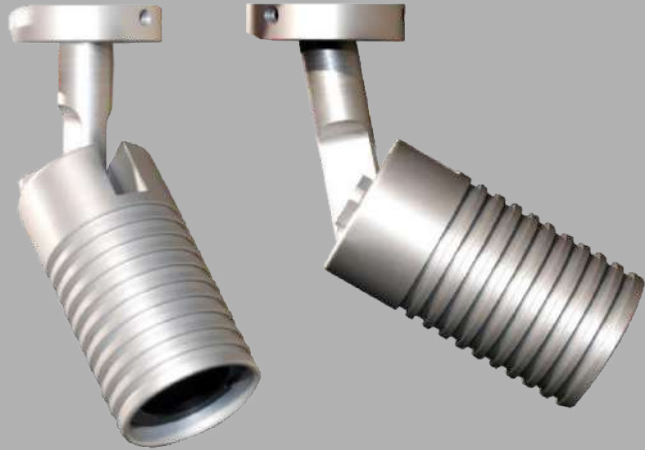

TWIN MIKRO DATASHEET