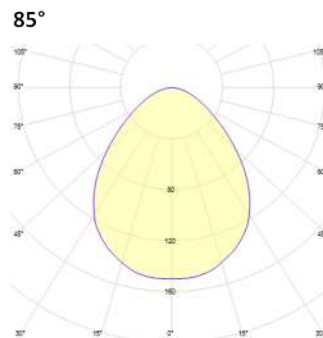

GAMMA ANGLES: