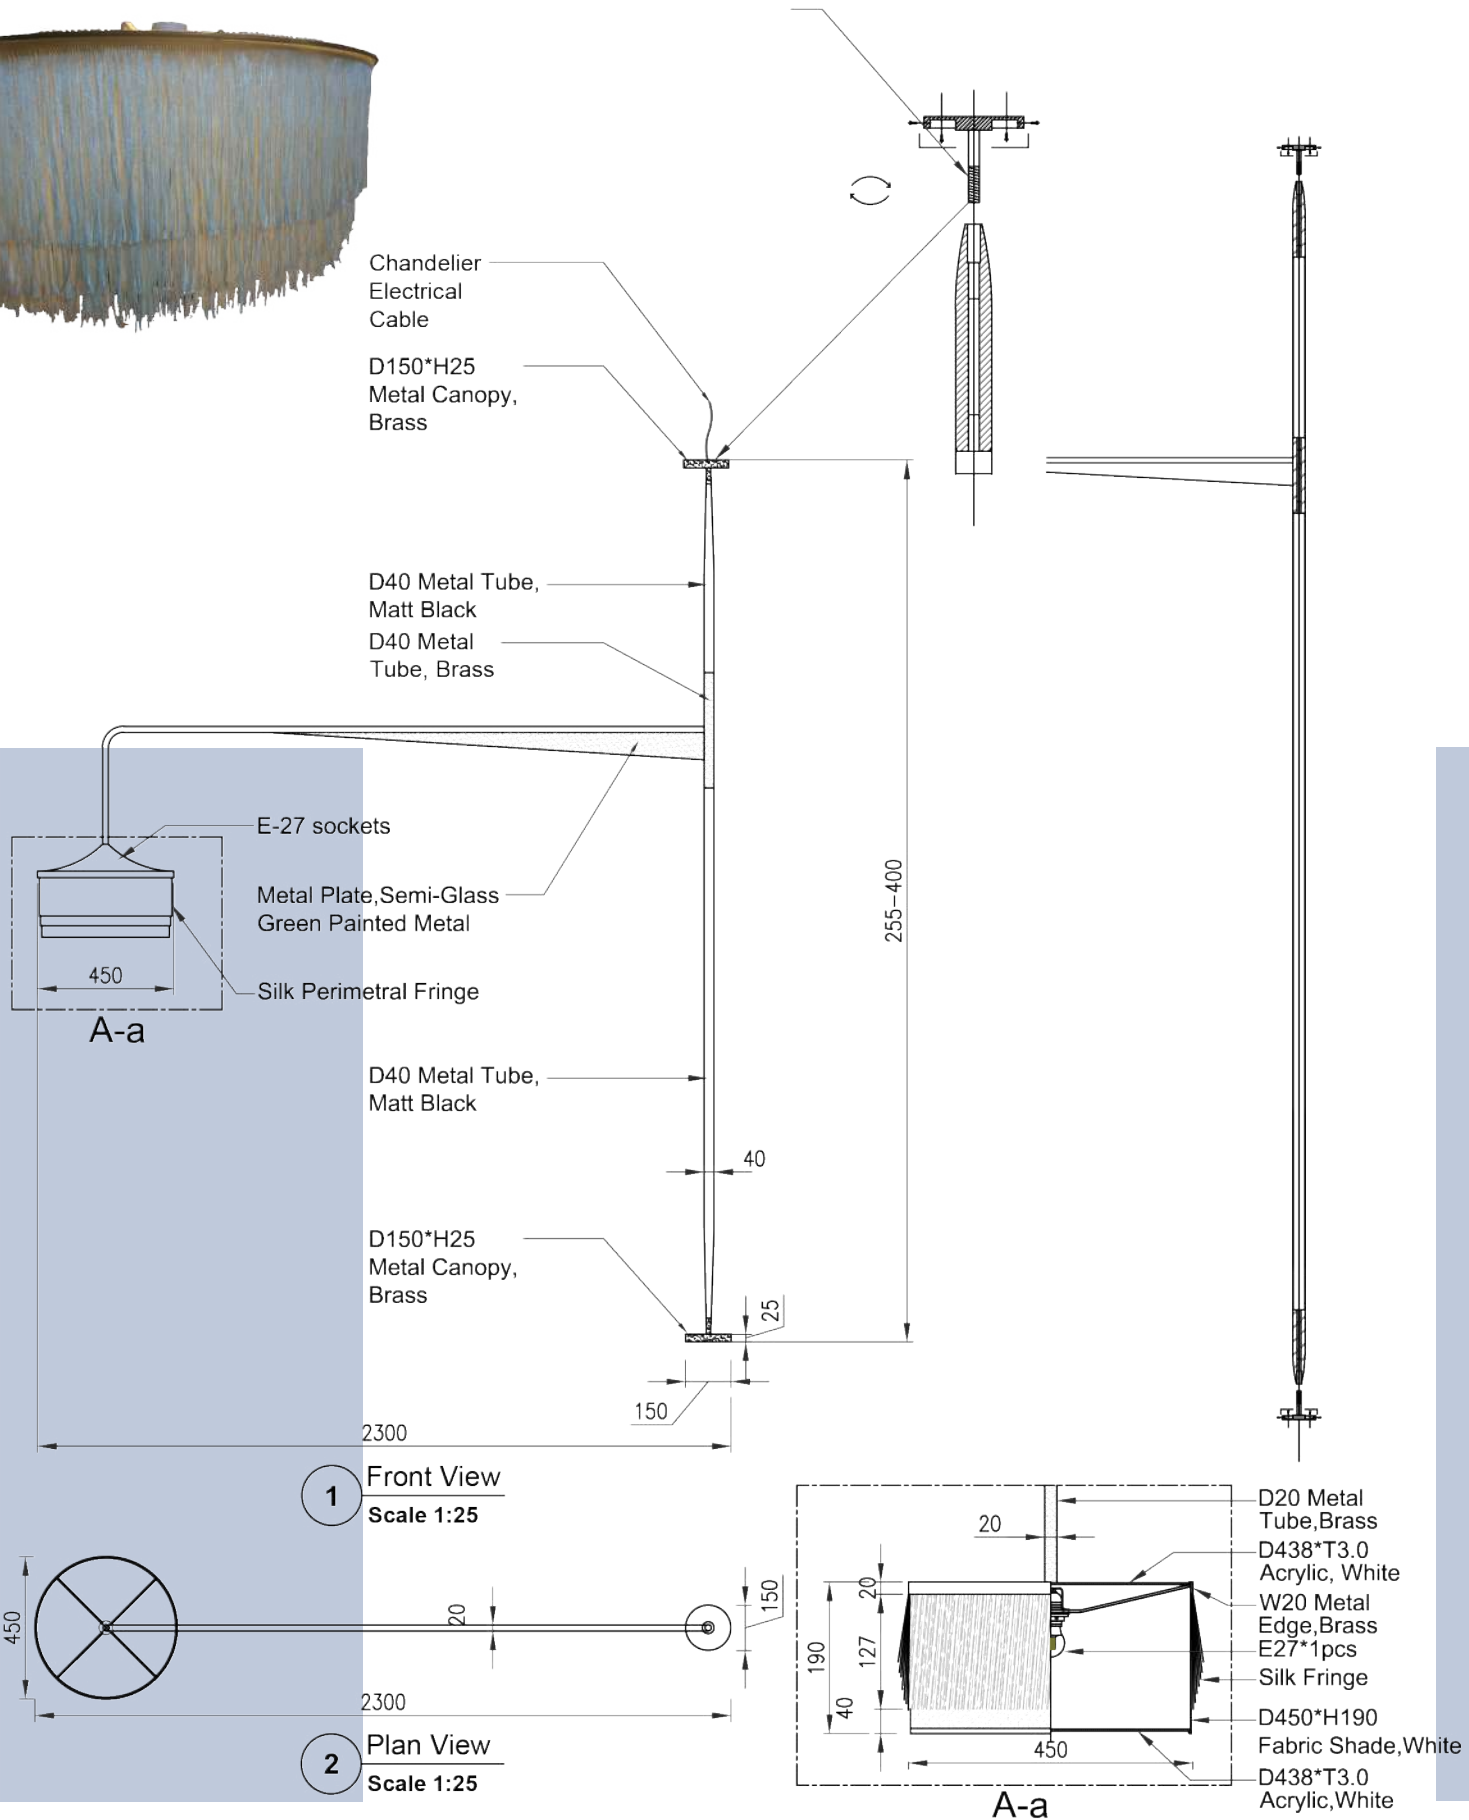

SAMPLE 00006

DESCRIPTION: Floor Ceiling Lamp with Fringes type flabatjour, Dimmable by Phase