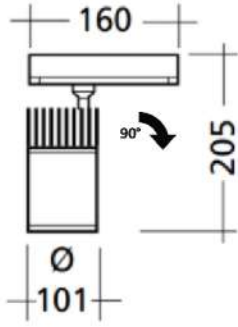

TWIN SERRA DATASHEET