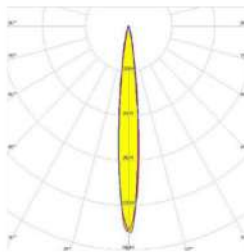

TWIN JINA DATASHEET

MODEL /SIZE	JINA-3W	JINA-6W
INTERIOR/EXTERIOR	EXTERIOR	EXTERIOR
LED	CREE / SAMSUNG / SEOUL	CREE / SAMSUNG / SEOUL
POWER	3W	6W
CCT	2700K-3000K-4000K-6500K	2700K-3000K-4000K-6500K
CRI	80+	80+
VOLTAGE	180-240VAC	180-240VAC
BEAM ANGLE	4° - 10° - 30°	4° - 10° - 30°
LUMEN OUTPUT	246LM	480LM
STORAGE TEMPERATURE	-40C / +80C	-40C / +80C
OPERATING TEMPERATURE	-40C / +60C	-40C / +60C
CONTROL	ON-OFF / DALI / 1-10V	ON-OFF / DALI / 1-10V
DIMENSIONS (mm)	Q/H: 49,5/138	Q/H: 49,5/138
HOUSING	EXT. ALU, TEMPERED GLASS, HONEYCOMB LOUVRE	EXT. ALU, TEMPERED GLASS, HONEYCOMB LOUVRE
CABLES	RUBBER	RUBBER
WARRANTY	2 YEARS	2 YEARS
IP	67	67
DRIVER	OUTSIDE	OUTSIDE

GAMMA ANGLES:

4°

10°

30°