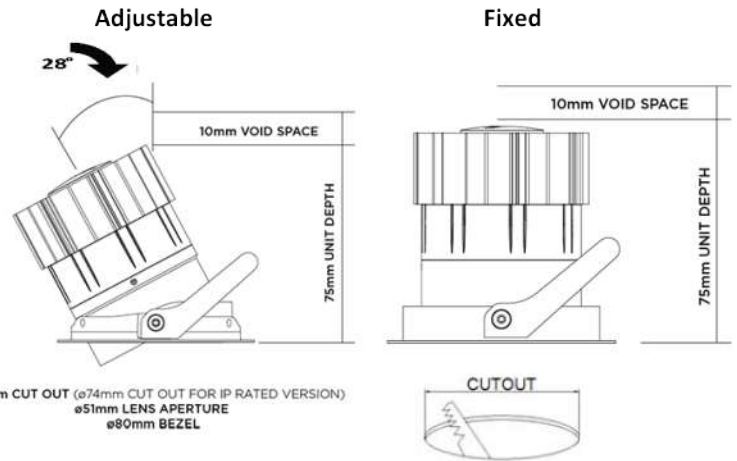

TWIN HINA DATASHEET