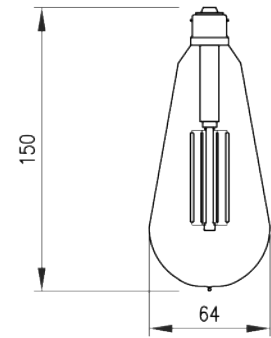

# SAMPLE 00001

After the connection plates, make the product assembly

Install the fixing lamp on the wall with the screw

1 Front View  
Scale 1:10

2 Side View  
Scale 1:10

3 Plan View  
Scale 1:10

4 G9 Lamp  
Scale NTS

**DESCRIPTION:** Bespoke pendant lighting fixture with frosted glass diffuser type including 3x E27 lamp holder with LED light source 6W 2700K. 220-240V dimmable by phase.

# SAMPLE 00002

**1** Front View  
Scale 1:20

**2** Plan View  
Scale 1:20

**3** E-27 LAMP  
Scale NTS

No.1 piece will be attached to the ceiling  
Install the ceiling fixing lamp with the screw.

The par no 2 will be the screw to the plate no 1