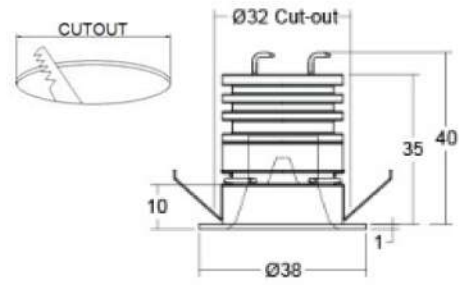

**GAMMA ANGLES:**

10°x40°

25°x 40°

TWIN DANLA DATASHEET

MODEL /SIZE	DANLA
INTERIOR/EXTERIOR	INTERIOR
LED	CREE / SAMSUNG / SEOUL
POWER	2W
CCT	2700K-3000K-4000K-6500K
CRI	80+
VOLTAGE	12-24VDC
BEAM ANGLE	30°
LUMEN OUTPUT	195LM
STORAGE TEMPERATURE	-40C / +80C
OPERATING TEMPERATURE	-40C / +60C
CONTROL	ON-OFF / DALI
DIMENSIONS (mm)	Q/H/: 38/40
PANEL CUT OUT (mm)	Q: 32
HOUSING	DIA ALU
CABLES	RUBBER
WARRANTY	2 YEARS
IP	IP54