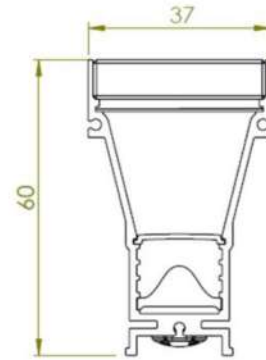

**GAMMA ANGLES:**

10°

15°

25°

10X60°

TWIN SERA DATASHEET

MODEL /SIZE	SERA
INTERIOR/EXTERIOR	INTERIOR / EXTERIOR
LED	CREE / SAMSUNG / SEOUL
POWER	24W/MT
CCT	2700K-3000K-4000K-6500K
CRI	80+
VOLTAGE	24VDC
BEAM ANGLE	52°
LUMEN OUTPUT	2200LM/MT
STORAGE TEMPERATURE	-40C / +80C
OPERATING TEMPERATURE	-40C / +60C
CONTROL	ON-OFF / DALI
DIMENSIONS (mm)	W/H: 37/60
HOUSING	EXT ALU, UV STABILIZED PMMA
CABLES	RUBBER
WARRANTY	2 YEARS
IP	IP54, IP65