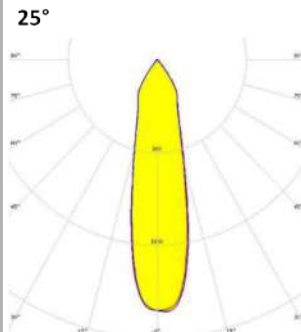

GAMMA ANGLES: