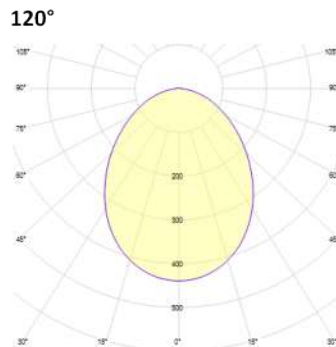

GAMMA ANGLES: