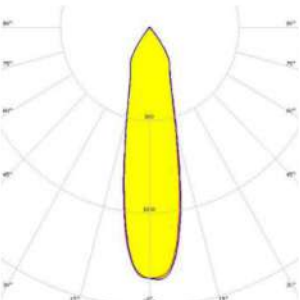

**GAMMA ANGLES:**

10°

25°

40°

TWIN CALDE DATASHEET

MODEL /SIZE	CALDE	CLYDE
INTERIOR/EXTERIOR	EXTERIOR	INTERIOR
LED	CREE / SAMSUNG / SEOUL	CREE / SAMSUNG / SEOUL
POWER	10W	10W
CCT	2700K-3000K-4000K	2700K-3000K-4000K
CRI	80+	80+
VOLTAGE	220VAC	220VAC
BEAM ANGLE	10°,25°,40°	10°,25°,40°
LUMEN OUTPUT	88LM	88LM
STORAGE TEMPERATURE	-40C / +80C	-40C / +80C
OPERATING TEMPERATURE	-40C / +60C	-40C / +60C
CONTROL	ON-OFF / DALI / 1-10V	ON-OFF / DALI / 1-10V
DIMENSIONS (mm)	Q/H: 62/181	Q/H: 62/181
HOUSING	EXT ALU	EXT ALU
CABLES	RUBBER	RUBBER
WARRANTY	2 YEARS	2 YEARS
IP	IP67	IP20

**GAMMA ANGLES:**

10°

25°

40°

TWIN CALDE-X DATASHEET

MODEL /SIZE	CALDE X	CALDE X
INTERIOR/EXTERIOR	EXTERIOR	INTERIOR
LED	CREE / SAMSUNG / SEOUL	CREE / SAMSUNG / SEOUL
POWER	10W	10W
CCT	2700K-3000K-4000K	2700K-3000K-4000K
CRI	80+	80+
VOLTAGE	220VAC	220VAC
BEAM ANGLE	10°x40°, 25°x40°	10°x40°, 25°x40°
LUMEN OUTPUT	88LM	88LM
STORAGE TEMPERATURE	-40C / +80C	-40C / +80C
OPERATING TEMPERATURE	-40C / +60C	-40C / +60C
CONTROL	ON-OFF / DALI / 1-10V	ON-OFF / DALI / 1-10V
DIMENSIONS (mm)	Q/H: 62/181	Q/H: 62/181
HOUSING	EXT ALU	EXT ALU
CABLES	RUBBER	RUBBER
WARRANTY	2 YEARS	2 YEARS
IP	IP67	IP20