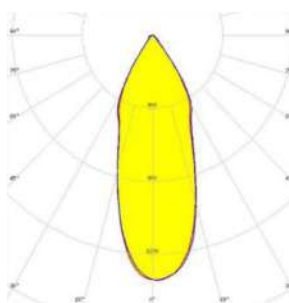

**GAMMA ANGLES:**

10°

25°

40°

TWIN CALDE DATASHEET

MODEL /SIZE	CALDE	CLYDE
INTERIOR/EXTERIOR	EXTERIOR	INTERIOR
LED	CREE / SAMSUNG / SEOUL	CREE / SAMSUNG / SEOUL
POWER	10W	10W
CCT	2700K-3000K-4000K	2700K-3000K-4000K
CRI	80+	80+
VOLTAGE	220VAC	220VAC
BEAM ANGLE	10°,25°,40°	10°,25°,40°
LUMEN OUTPUT	88LM	88LM
STORAGE TEMPERATURE	-40C / +80C	-40C / +80C
OPERATING TEMPERATURE	-40C / +60C	-40C / +60C
CONTROL	ON-OFF / DALI / 1-10V	ON-OFF / DALI / 1-10V
DIMENSIONS (mm)	Q/H: 62/181	Q/H: 62/181
HOUSING	EXT ALU	EXT ALU
CABLES	RUBBER	RUBBER
WARRANTY	2 YEARS	2 YEARS
IP	IP67	IP20

**GAMMA ANGLES:**

10°

25°

40°

TWIN CALDE-X DATASHEET

MODEL /SIZE	CALDE X	CALDE X
INTERIOR/EXTERIOR	EXTERIOR	INTERIOR
LED	CREE / SAMSUNG / SEOUL	CREE / SAMSUNG / SEOUL
POWER	10W	10W
CCT	2700K-3000K-4000K	2700K-3000K-4000K
CRI	80+	80+
VOLTAGE	220VAC	220VAC
BEAM ANGLE	10°x40°, 25°x40°	10°x40°, 25°x40°
LUMEN OUTPUT	88LM	88LM
STORAGE TEMPERATURE	-40C / +80C	-40C / +80C
OPERATING TEMPERATURE	-40C / +60C	-40C / +60C
CONTROL	ON-OFF / DALI / 1-10V	ON-OFF / DALI / 1-10V
DIMENSIONS (mm)	Q/H: 62/181	Q/H: 62/181
HOUSING	EXT ALU	EXT ALU
CABLES	RUBBER	RUBBER
WARRANTY	2 YEARS	2 YEARS
IP	IP67	IP20