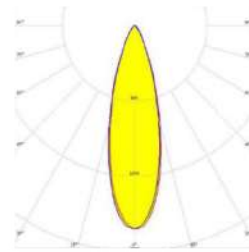

**GAMMA ANGLES:**

TWIN JINA DATASHEET

MODEL /SIZE	JINA-3W	JINA-6W
INTERIOR/EXTERIOR	EXTERIOR	EXTERIOR
LED	CREE / SAMSUNG / SEOUL	CREE / SAMSUNG / SEOUL
POWER	3W	6W
CCT	2700K-3000K-4000K-6500K	2700K-3000K-4000K-6500K
CRI	80+	80+
VOLTAGE	180-240VAC	180-240VAC
BEAM ANGLE	4° - 10° - 30°	4° - 10° - 30°
LUMEN OUTPUT	246LM	480LM
STORAGE TEMPERATURE	-40C / +80C	-40C / +80C
OPERATING TEMPERATURE	-40C / +60C	-40C / +60C
CONTROL	ON-OFF / DALI / 1-10V	ON-OFF / DALI / 1-10V
DIMENSIONS (mm)	Q/H: 49,5/138	Q/H: 49,5/138
HOUSING	EXT. ALU, TEMPERED GLASS, HONEYCOMB LOUVRE	EXT. ALU, TEMPERED GLASS, HONEYCOMB LOUVRE
CABLES	RUBBER	RUBBER
WARRANTY	2 YEARS	2 YEARS
IP	67	67
DRIVER	OUTSIDE	OUTSIDE

**GAMMA ANGLES:**

4°

10°

30°

TWIN KAE DATASHEET

MODEL /SIZE	KAE-T	KAE-B
INTERIOR/EXTERIOR	EXTERIOR	EXTERIOR
LED	CREE / SAMSUNG / SEOUL	CREE / SAMSUNG / SEOUL
POWER	10-15W	10-15W
CCT	2700K-3000K-4000K	2700K-3000K-4000K
CRI	80+	80+
VOLTAGE	48VDC / 220VAC	48VDC / 220VAC
BEAM ANGLE	10° - 25° - 40°	10° - 25° - 40°
LUMEN OUTPUT	1100LM-1650LM	1100LM-1650LM
STORAGE TEMPERATURE	-40C / +80C	-40C / +80C
OPERATING TEMPERATURE	-40C / +60C	-40C / +60C
CONTROL	ON-OFF / DALI / 1-10V	ON-OFF / DALI / 1-10V
DIMENSIONS (mm)	Q/H: 90/330	Q/H: 90/170
HOUSING	DIA ALU, TEMPERED GLASS	DIA ALU, TEMPERED GLASS
CABLES	RUBBER	RUBBER
WARRANTY	2 YEARS	2 YEARS
IP	IP67	IP67