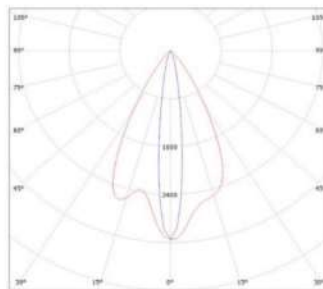

**GAMMA ANGLES:**

17°

30°

50°

TWIN GANA DATASHEET

MODEL / SIZE	GANA LS33	GANA LS66
INTERIOR/EXTERIOR	INTERIOR / EXTERIOR	INTERIOR / EXTERIOR
LED	CREE / SAMSUNG / SEOUL	CREE / SAMSUNG / SEOUL
POWER	12W	24W
CCT	2700K-3000K-4000K-6500K	2700K-3000K-4000K-6500K
CRI	80+	80+
VOLTAGE	110-277VDC	110-277VDC
BEAM ANGLE	10X60°	10X60°
LUMEN OUTPUT	1080LM	2160LM
STORAGE TEMPERATURE	-40C / +80C	-40C / +80C
OPERATING TEMPERATURE	-40C / +60C	-40C / +60C
CONTROL	ON-OFF	ON-OFF
DIMENSIONS (mm)	W/H/L: 50/86/330	W/H/L: 50/86/660
HOUSING	EXT ALU, UV STABILIZED PMMA	EXT ALU, UV STABILIZED PMMA
CABLES	RUBBER	RUBBER
WARRANTY	5 YEARS	5 YEARS
IP	IP67	IP67

**GAMMA ANGLES:**

10X60°

TWIN HINA DATASHEET

MODEL /SIZE	HINA-11W
INTERIOR/EXTERIOR	INTERIOR
LED	CREE / SAMSUNG / SEOUL
POWER	11W / 700mA
CCT	2700K-3000K-4000K
CRI	80+
VOLTAGE	180-240VAC
BEAM ANGLE	10° - 25° - 40°
LUMEN OUTPUT	880LM
STORAGE TEMPERATURE	-40C / +80C
OPERATING TEMPERATURE	-40C / +60C
CONTROL	ON-OFF / DALI / 1-10V
DIMENSIONS (mm)	Q/H: 80/75
PANEL CUT OUT (mm)	Q: 72
HOUSING	EXT ALU, PMMA
CABLES	RUBBER
WARRANTY	2 YEARS
IP	IP20 / IP44