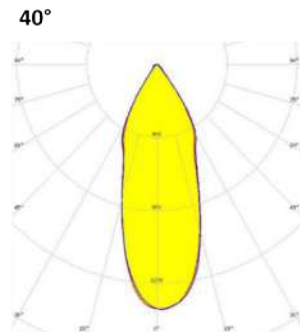

GAMMA ANGLES: