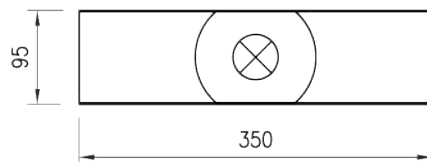

# SAMPLE 00004

**1** Front View  
Scale 1:7.5

**2** Side View & Fixation Detail  
Scale 1:7.5

**4** Top View  
Scale 1:7.5

**DESCRIPTION:** Bespoke pendant lighting fixture with frosted glass diffuser type including 3xE27 lamp holder with LED light source 6W 2700K. 220-240V dimmable by phase.