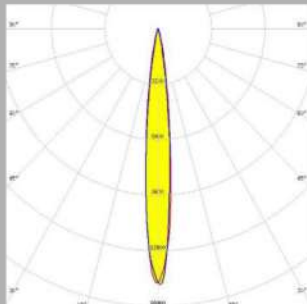

**GAMMA ANGLES:**

10°

15°

25°

10X60°

TWIN SERA DATASHEET

MODEL /SIZE	SERA
INTERIOR/EXTERIOR	INTERIOR / EXTERIOR
LED	CREE / SAMSUNG / SEOUL
POWER	24W/MT
CCT	2700K-3000K-4000K-6500K
CRI	80+
VOLTAGE	24VDC
BEAM ANGLE	52°
LUMEN OUTPUT	2200LM/MT
STORAGE TEMPERATURE	-40C / +80C
OPERATING TEMPERATURE	-40C / +60C
CONTROL	ON-OFF / DALI
DIMENSIONS (mm)	W/H: 37/60
HOUSING	EXT ALU, UV STABILIZED PMMA
CABLES	RUBBER
WARRANTY	2 YEARS
IP	IP54, IP65